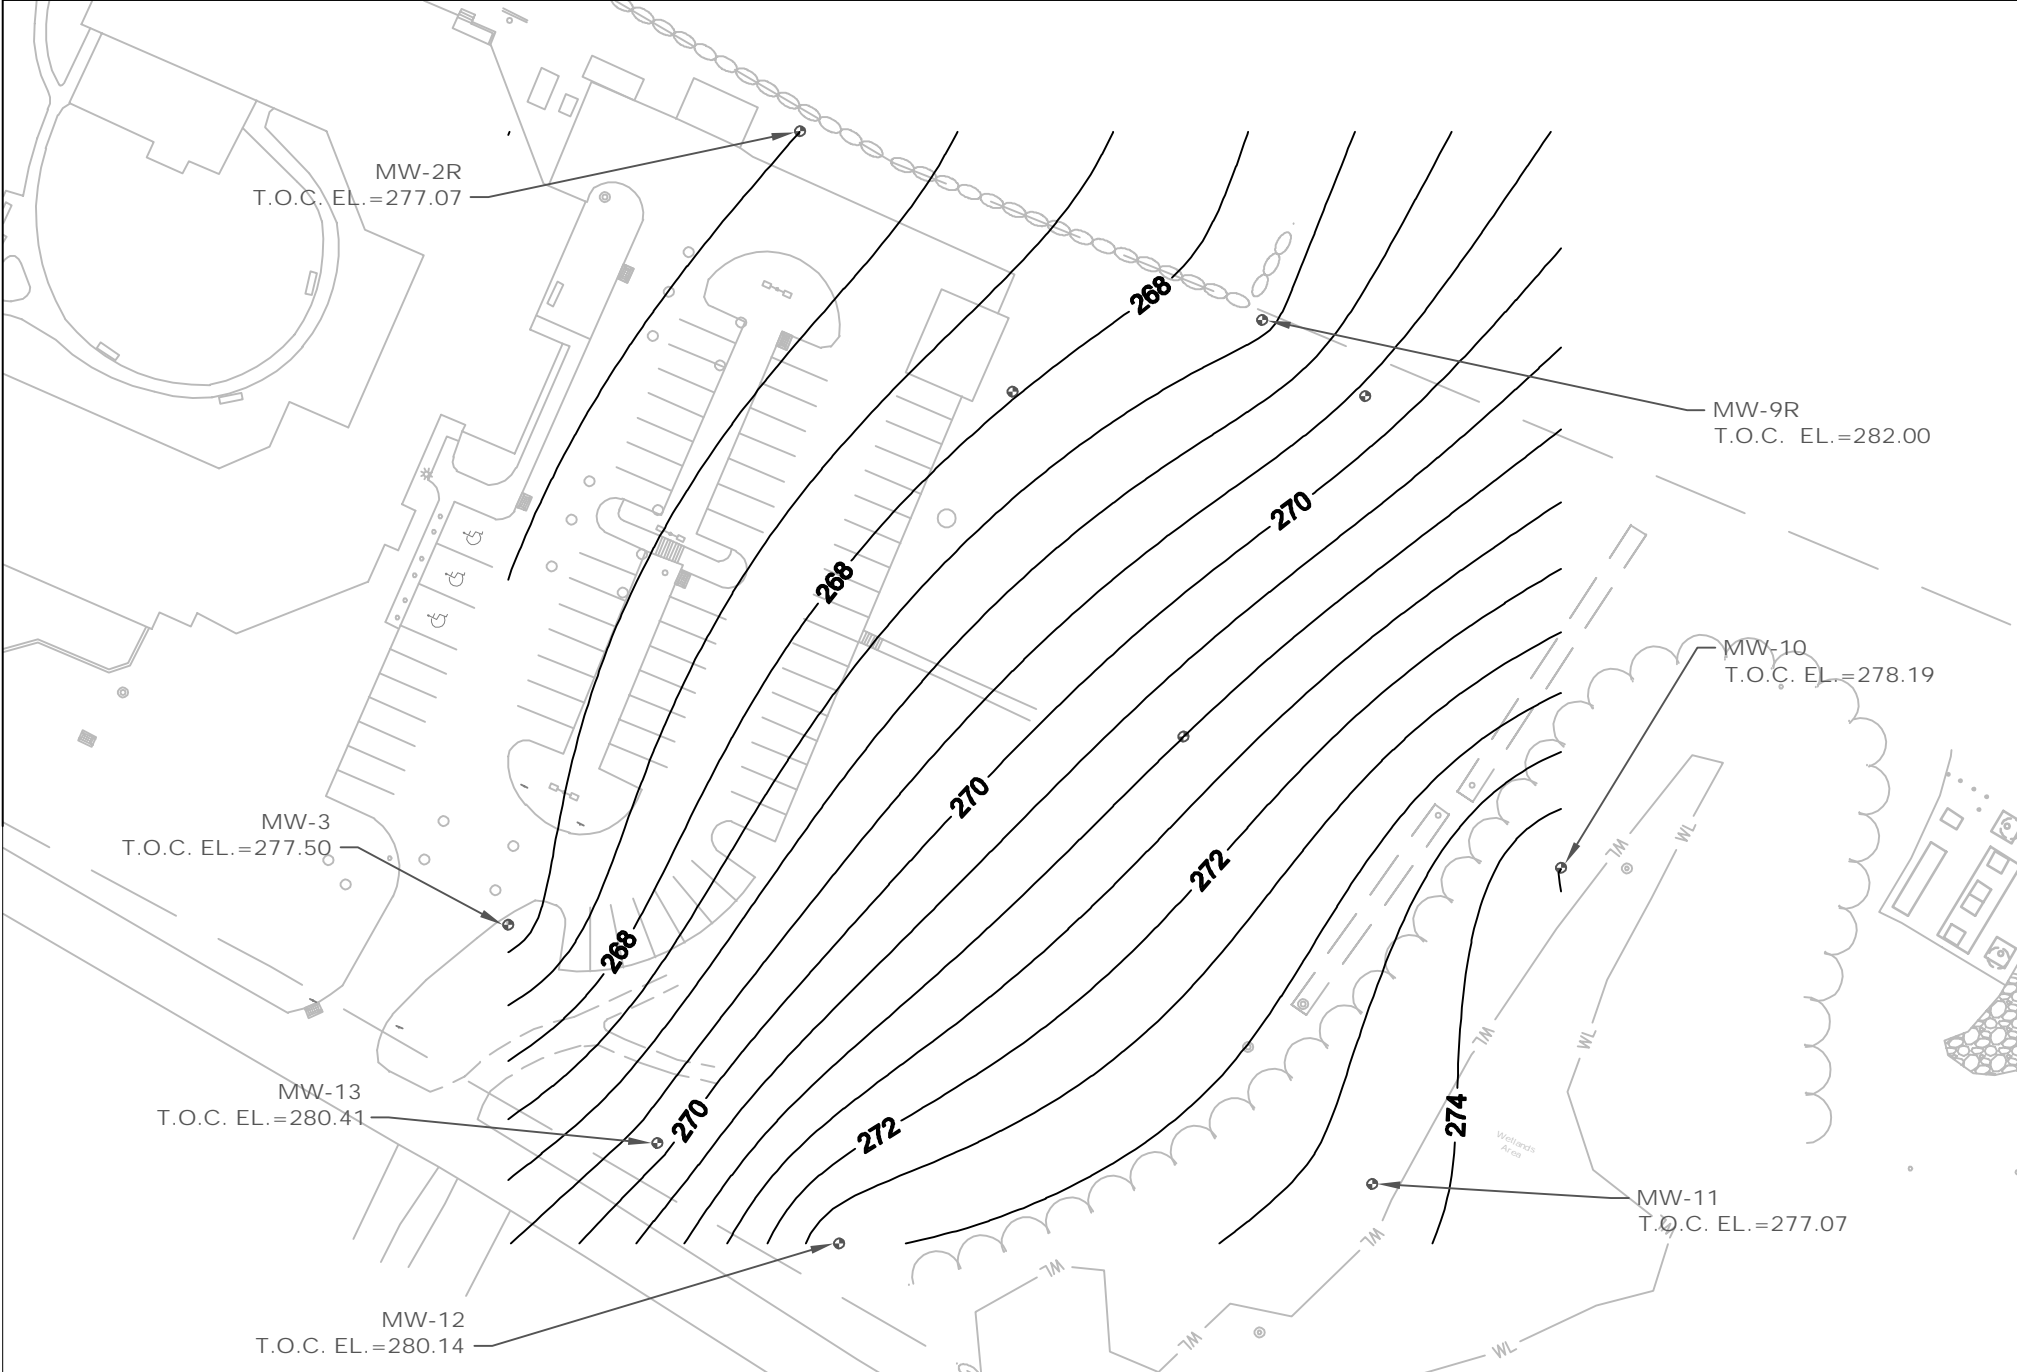

**Groundwater Contour Map**  
**June 2018**

GRAPHIC SCALE

**Southbury Lutheran Home**

990 Main Street  
 Southbury, Connecticut

**Groundwater Contour Map**  
**October, 2018**

**Southbury Lutheran Home**  
 990 Main Street  
 Southbury, Connecticut

**Groundwater Contour Map**  
**September 2018**

GRAPHIC SCALE

**Southbury Lutheran Home**  
 990 Main Street  
 Southbury, Connecticut

**Groundwater Contour Map  
 with Concentrations  
 April 2019**

**Southbury Lutheran Home**  
990 Main Street  
Southbury, Connecticut

**Groundwater Contour Map**  
**January 2019**

**Southbury Lutheran Home**  
990 Main Street  
Southbury, Connecticut

**Groundwater Contour Map**  
**August 2019**

GRAPHIC SCALE

**Southbury Lutheran Home**  
990 Main Street  
Southbury, Connecticut

**Groundwater Contour Map**  
**1/27/2020**

GRAPHIC SCALE

**Southbury Lutheran Home**  
990 Main Street  
Southbury, Connecticut

**Groundwater Contour Map**  
**4/23/2020**

GRAPHIC SCALE

**Southbury Lutheran Home**  
990 Main Street  
Southbury, Connecticut