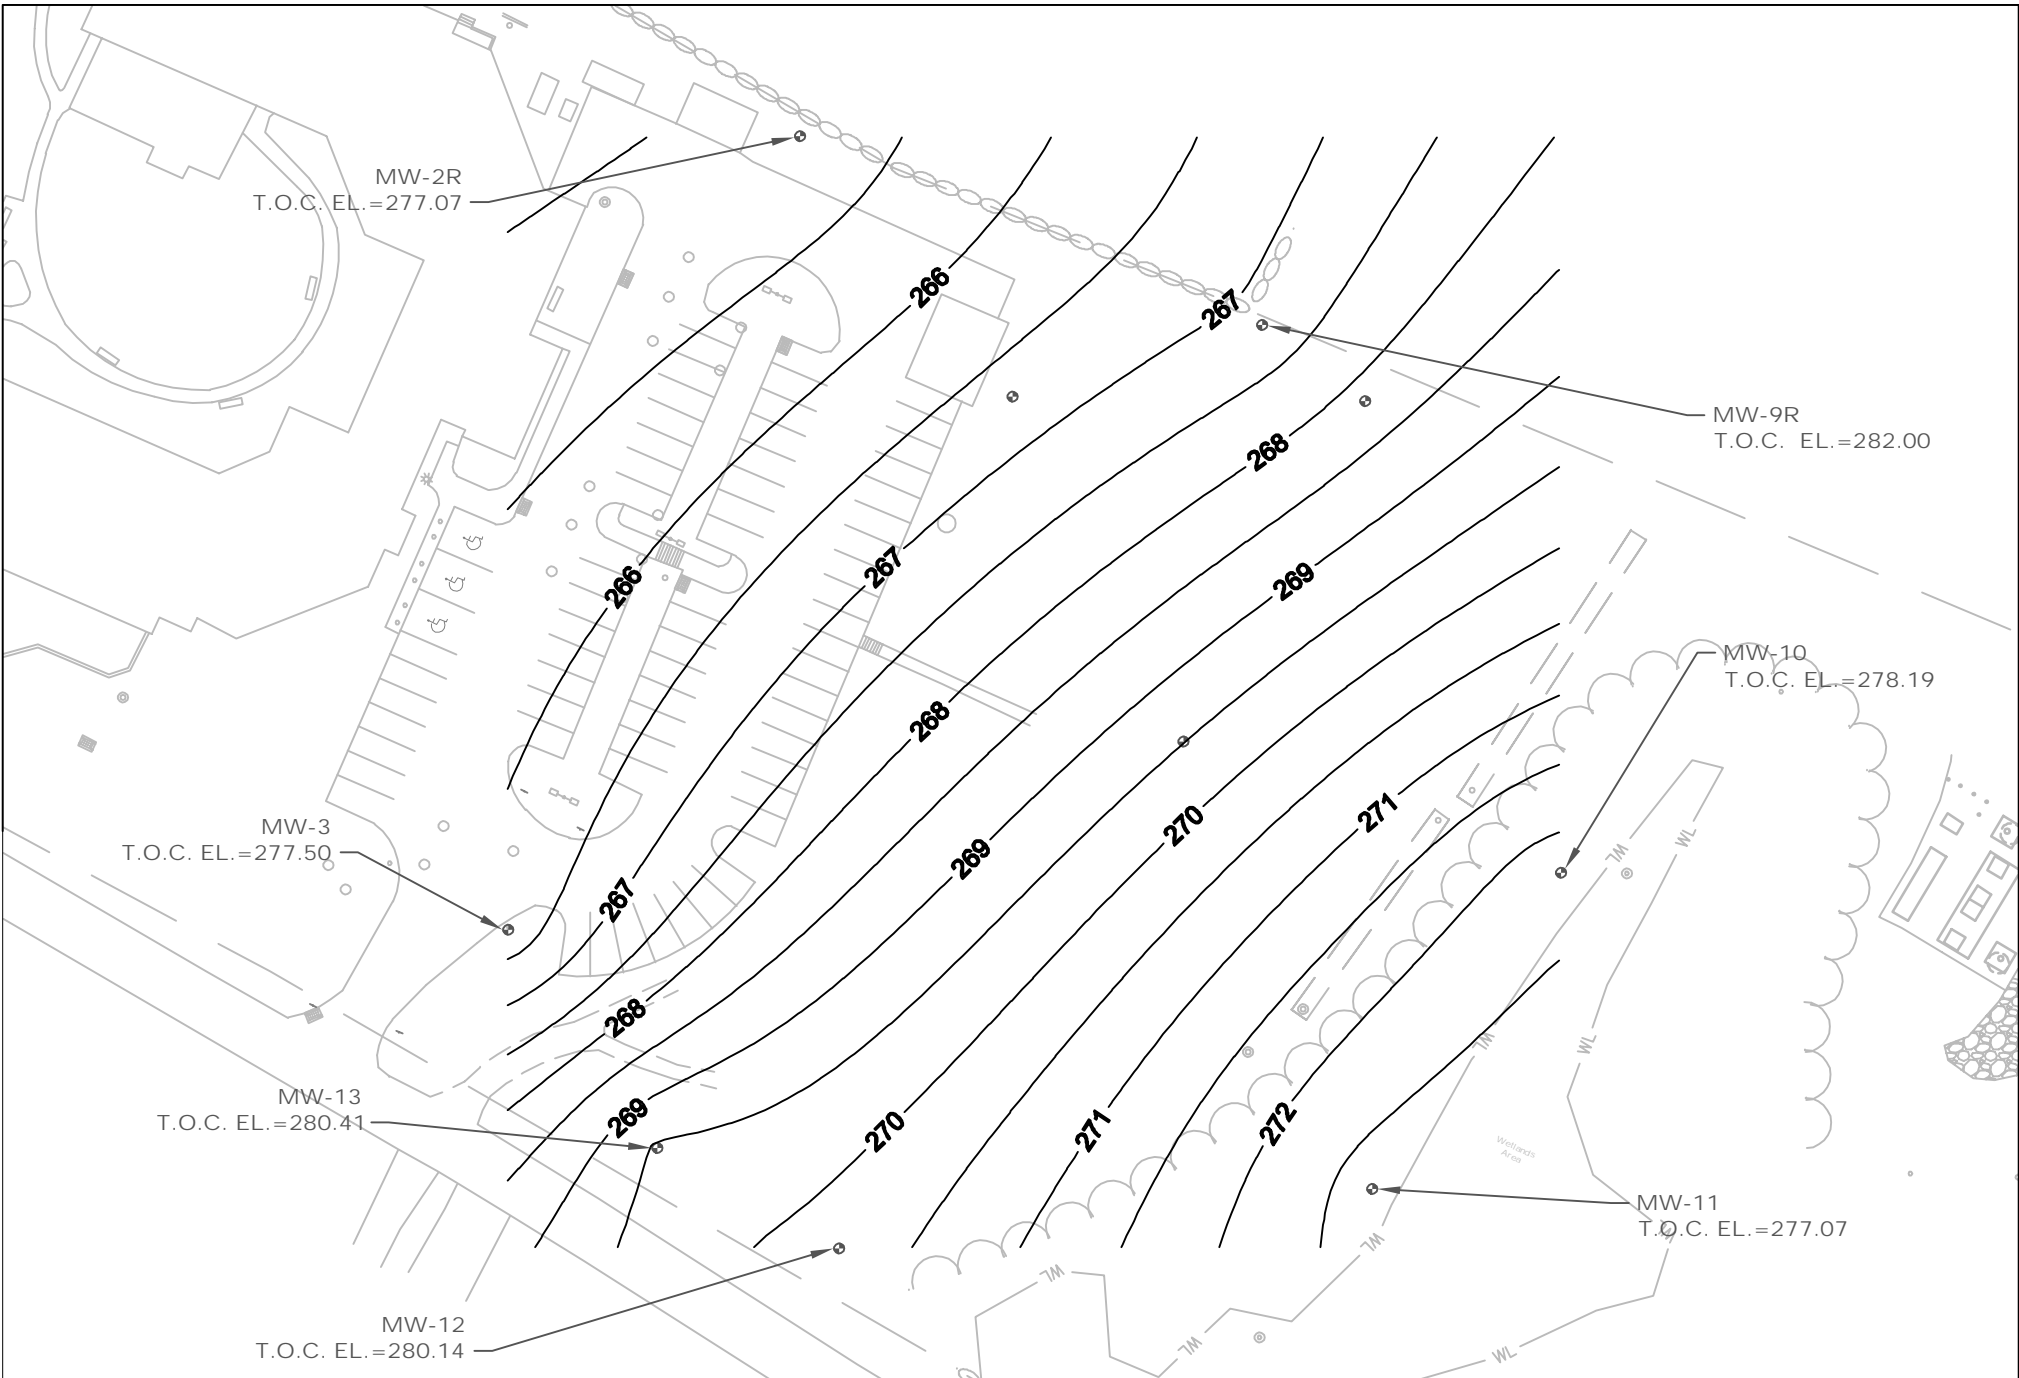

**Groundwater Contour Map**  
**1/27/2020**

GRAPHIC SCALE

**Southbury Lutheran Home**  
990 Main Street  
Southbury, Connecticut

**Groundwater Contour Map**  
**4/23/2020**

GRAPHIC SCALE

**Southbury Lutheran Home**  
990 Main Street  
Southbury, Connecticut

**Groundwater Contour Map**  
**5/27/2020**

GRAPHIC SCALE

**Southbury Lutheran Home**

990 Main Street  
Southbury, Connecticut

**Groundwater Contour Map**

**7/22/2020**

GRAPHIC SCALE

**Southbury Lutheran Home**

990 Main Street  
Southbury, Connecticut

**Groundwater Contour Map**

**10/26/2020**

GRAPHIC SCALE

**Southbury Lutheran Home**  
990 Main Street  
Southbury, Connecticut

**Groundwater Contour Map**  
**4/26/2021**