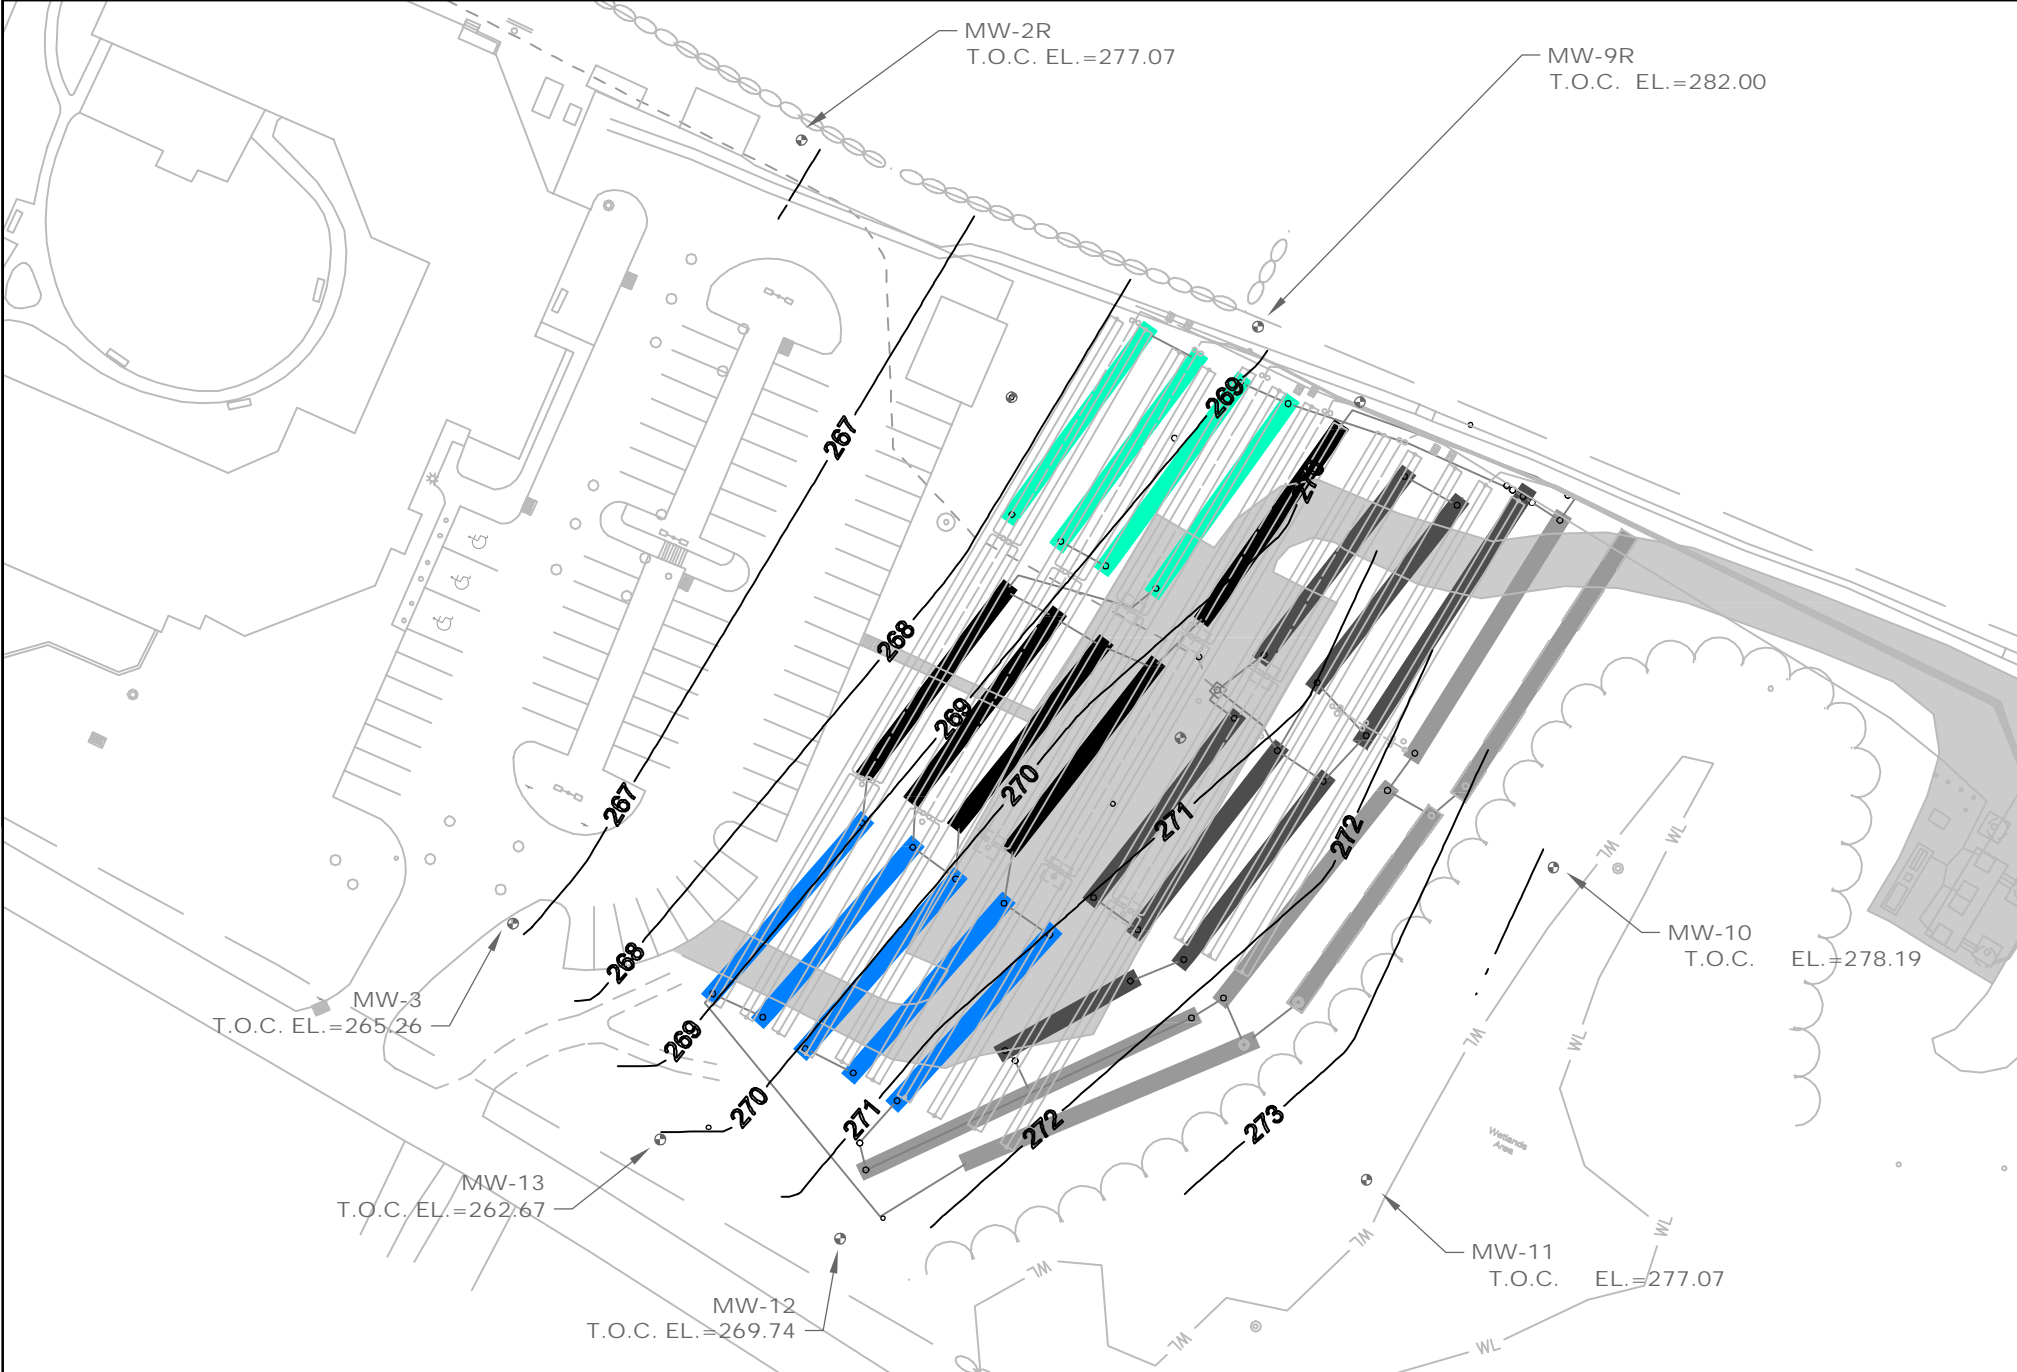

## **Appendix F: Groundwater Contour Maps**

GRAPHIC SCALE

**Southbury Lutheran Home**  
 990 Main Street  
 Southbury, Connecticut

**Groundwater Contour Map**  
**June 2018**

**Southbury Lutheran Home**  
990 Main Street  
Southbury, Connecticut

**Groundwater Contour Map**  
**June 2018**

GRAPHIC SCALE

**Southbury Lutheran Home**

990 Main Street  
 Southbury, Connecticut

**Groundwater Contour Map**  
**October, 2018**

**Southbury Lutheran Home**  
 990 Main Street  
 Southbury, Connecticut

**Groundwater Contour Map**  
**September 2018**

GRAPHIC SCALE

**Southbury Lutheran Home**  
 990 Main Street  
 Southbury, Connecticut

**Groundwater Contour Map  
 with Concentrations  
 April 2019**

**Southbury Lutheran Home**  
990 Main Street  
Southbury, Connecticut

**Groundwater Contour Map**  
**January 2019**

**Southbury Lutheran Home**  
990 Main Street  
Southbury, Connecticut

**Groundwater Contour Map**  
**August 2019**

GRAPHIC SCALE

**Southbury Lutheran Home**  
990 Main Street  
Southbury, Connecticut