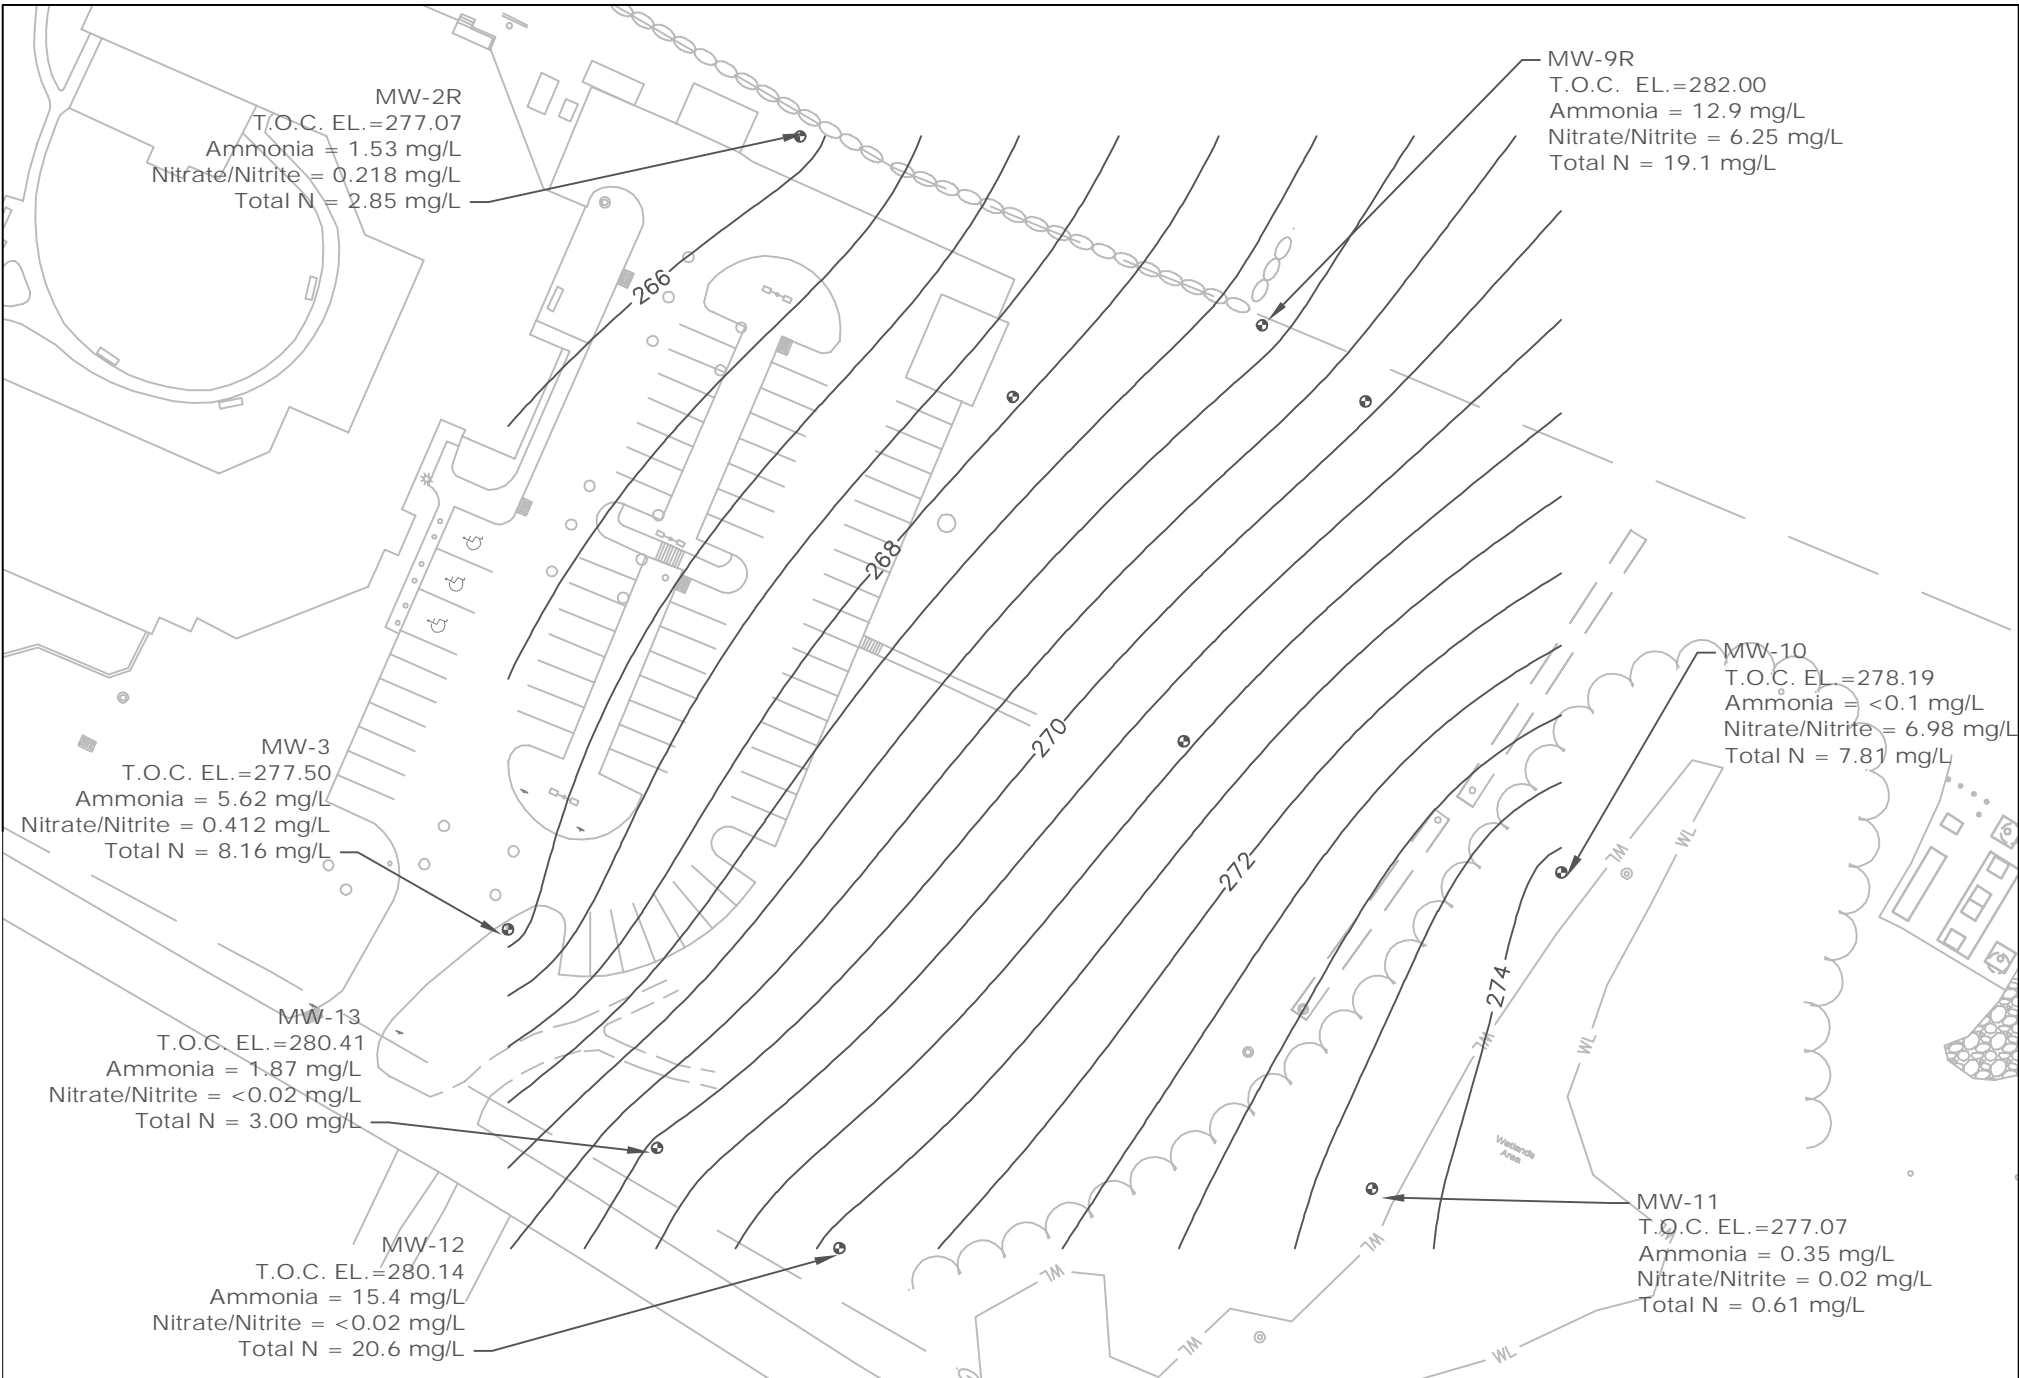

## **Appendix F: Groundwater Contour Maps**

GRAPHIC SCALE

**Southbury Lutheran Home**  
 990 Main Street  
 Southbury, Connecticut

**Groundwater Contour Map**  
**June 2018**

**Southbury Lutheran Home**  
990 Main Street  
Southbury, Connecticut

**Groundwater Contour Map**  
**June 2018**

GRAPHIC SCALE

**Southbury Lutheran Home**

990 Main Street  
 Southbury, Connecticut

**Groundwater Contour Map**  
**October, 2018**

**Southbury Lutheran Home**  
 990 Main Street  
 Southbury, Connecticut

**Groundwater Contour Map**  
**September 2018**

GRAPHIC SCALE

**Southbury Lutheran Home**  
 990 Main Street  
 Southbury, Connecticut

**Groundwater Contour Map  
 with Concentrations  
 April 2019**

**Southbury Lutheran Home**  
990 Main Street  
Southbury, Connecticut

**Groundwater Contour Map**  
**January 2019**

**Southbury Lutheran Home**  
990 Main Street  
Southbury, Connecticut

**Groundwater Contour Map**  
**August 2019**

GRAPHIC SCALE

**Southbury Lutheran Home**  
990 Main Street  
Southbury, Connecticut