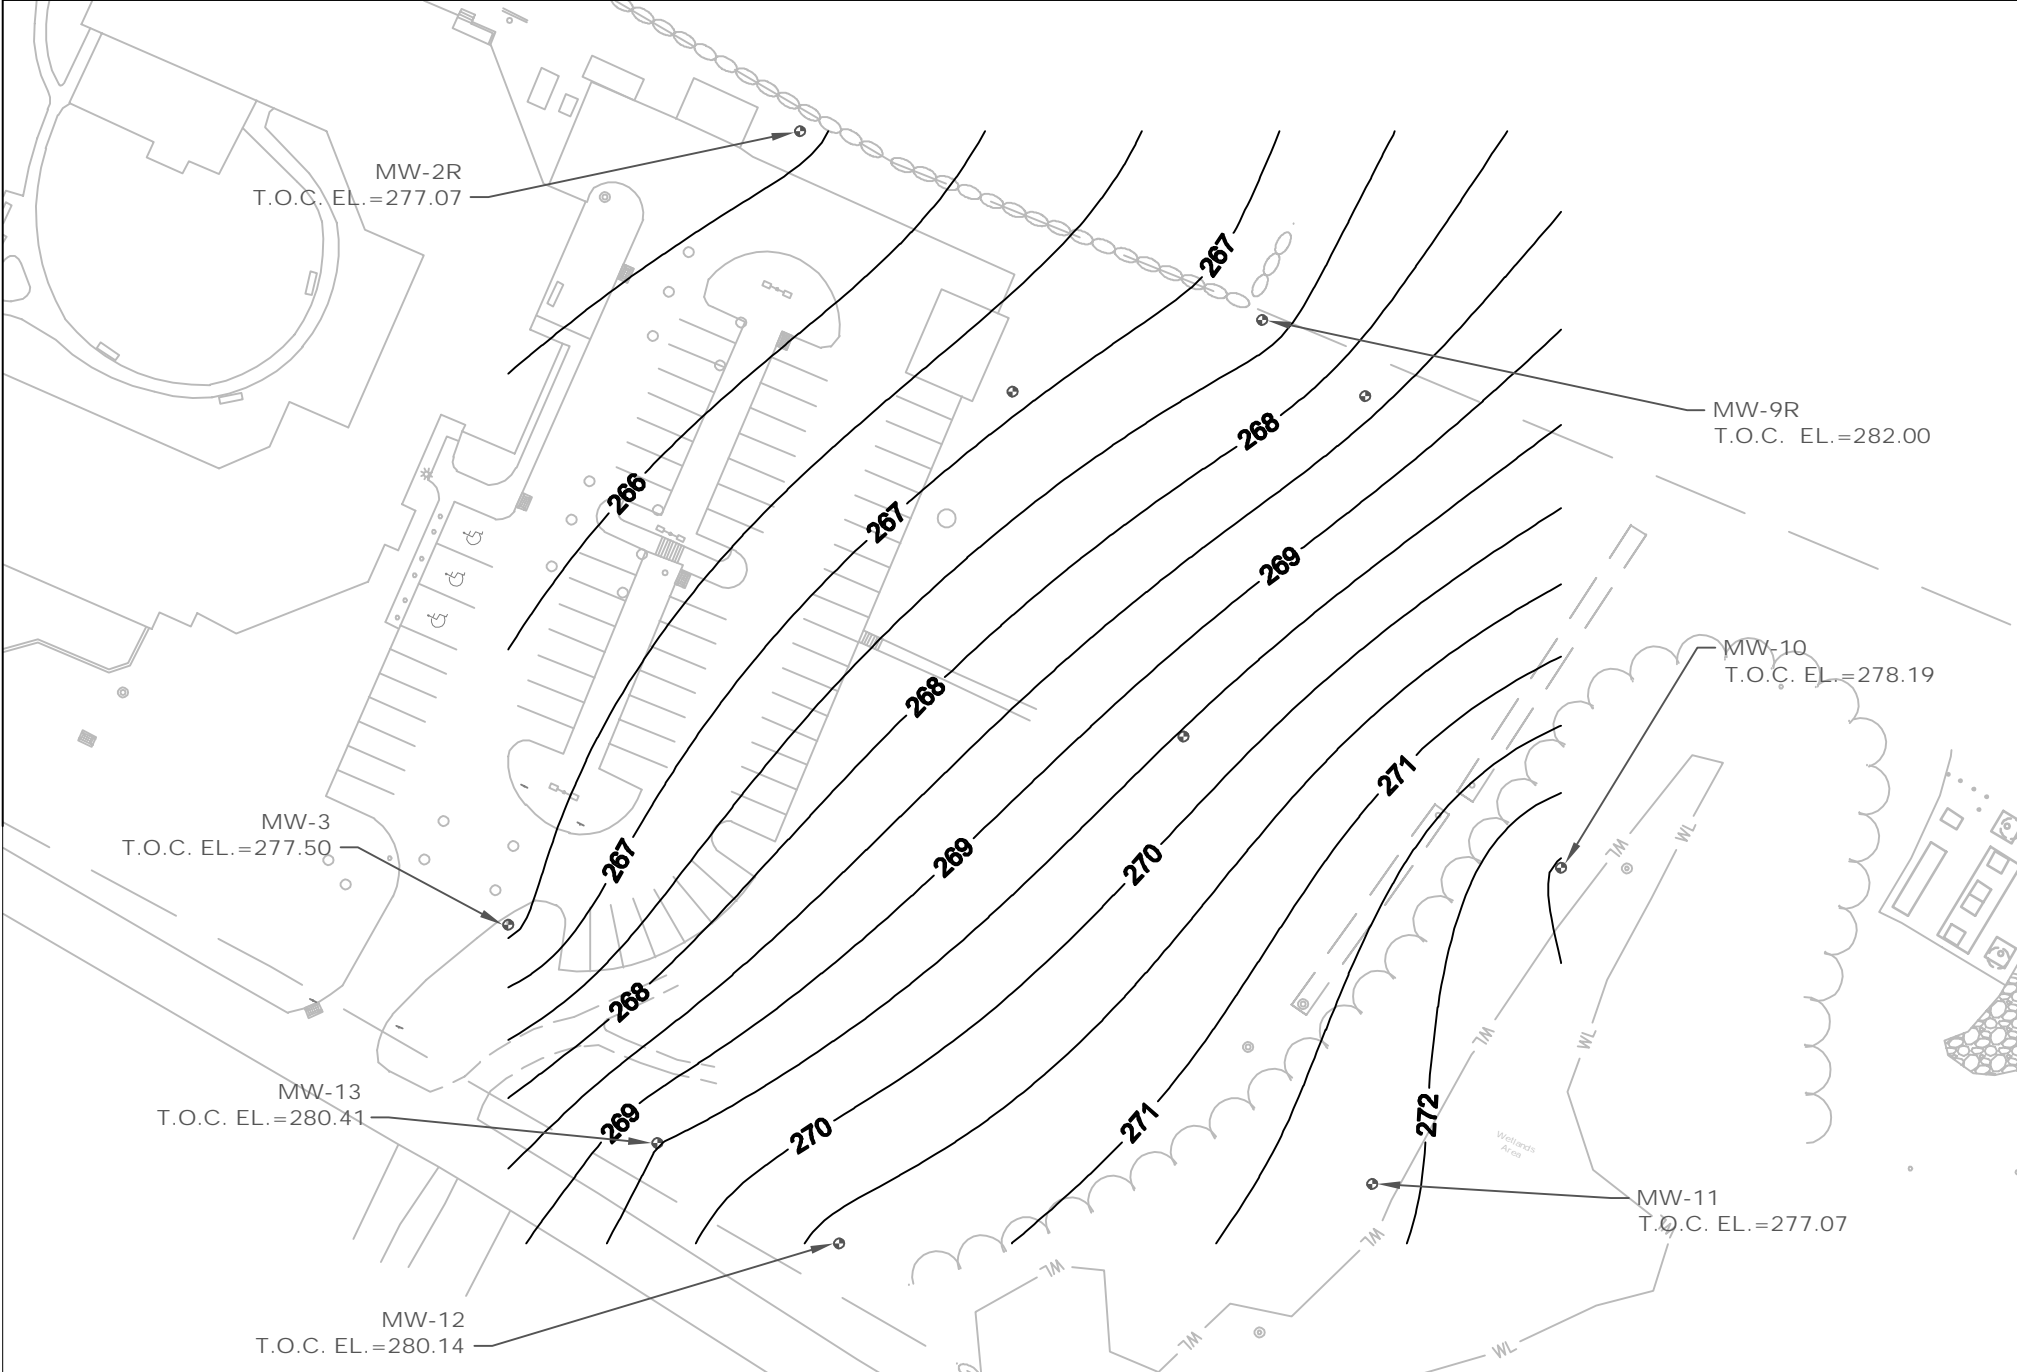

**Groundwater Contour Map**  
**January 2019**

**Southbury Lutheran Home**  
990 Main Street  
Southbury, Connecticut

**Groundwater Contour Map**  
**August 2019**

GRAPHIC SCALE

**Southbury Lutheran Home**  
990 Main Street  
Southbury, Connecticut

**Groundwater Contour Map**  
**1/27/2020**

GRAPHIC SCALE

**Southbury Lutheran Home**  
990 Main Street  
Southbury, Connecticut

**Groundwater Contour Map**  
**4/23/2020**

GRAPHIC SCALE

**Southbury Lutheran Home**  
990 Main Street  
Southbury, Connecticut

**Groundwater Contour Map**  
**5/27/2020**

GRAPHIC SCALE

**Southbury Lutheran Home**

990 Main Street  
Southbury, Connecticut

**Groundwater Contour Map**

**7/22/2020**

GRAPHIC SCALE

**Southbury Lutheran Home**

990 Main Street  
Southbury, Connecticut

**Groundwater Contour Map**

**10/26/2020**

GRAPHIC SCALE

**Southbury Lutheran Home**  
990 Main Street  
Southbury, Connecticut

**Groundwater Contour Map**  
**4/26/2021**