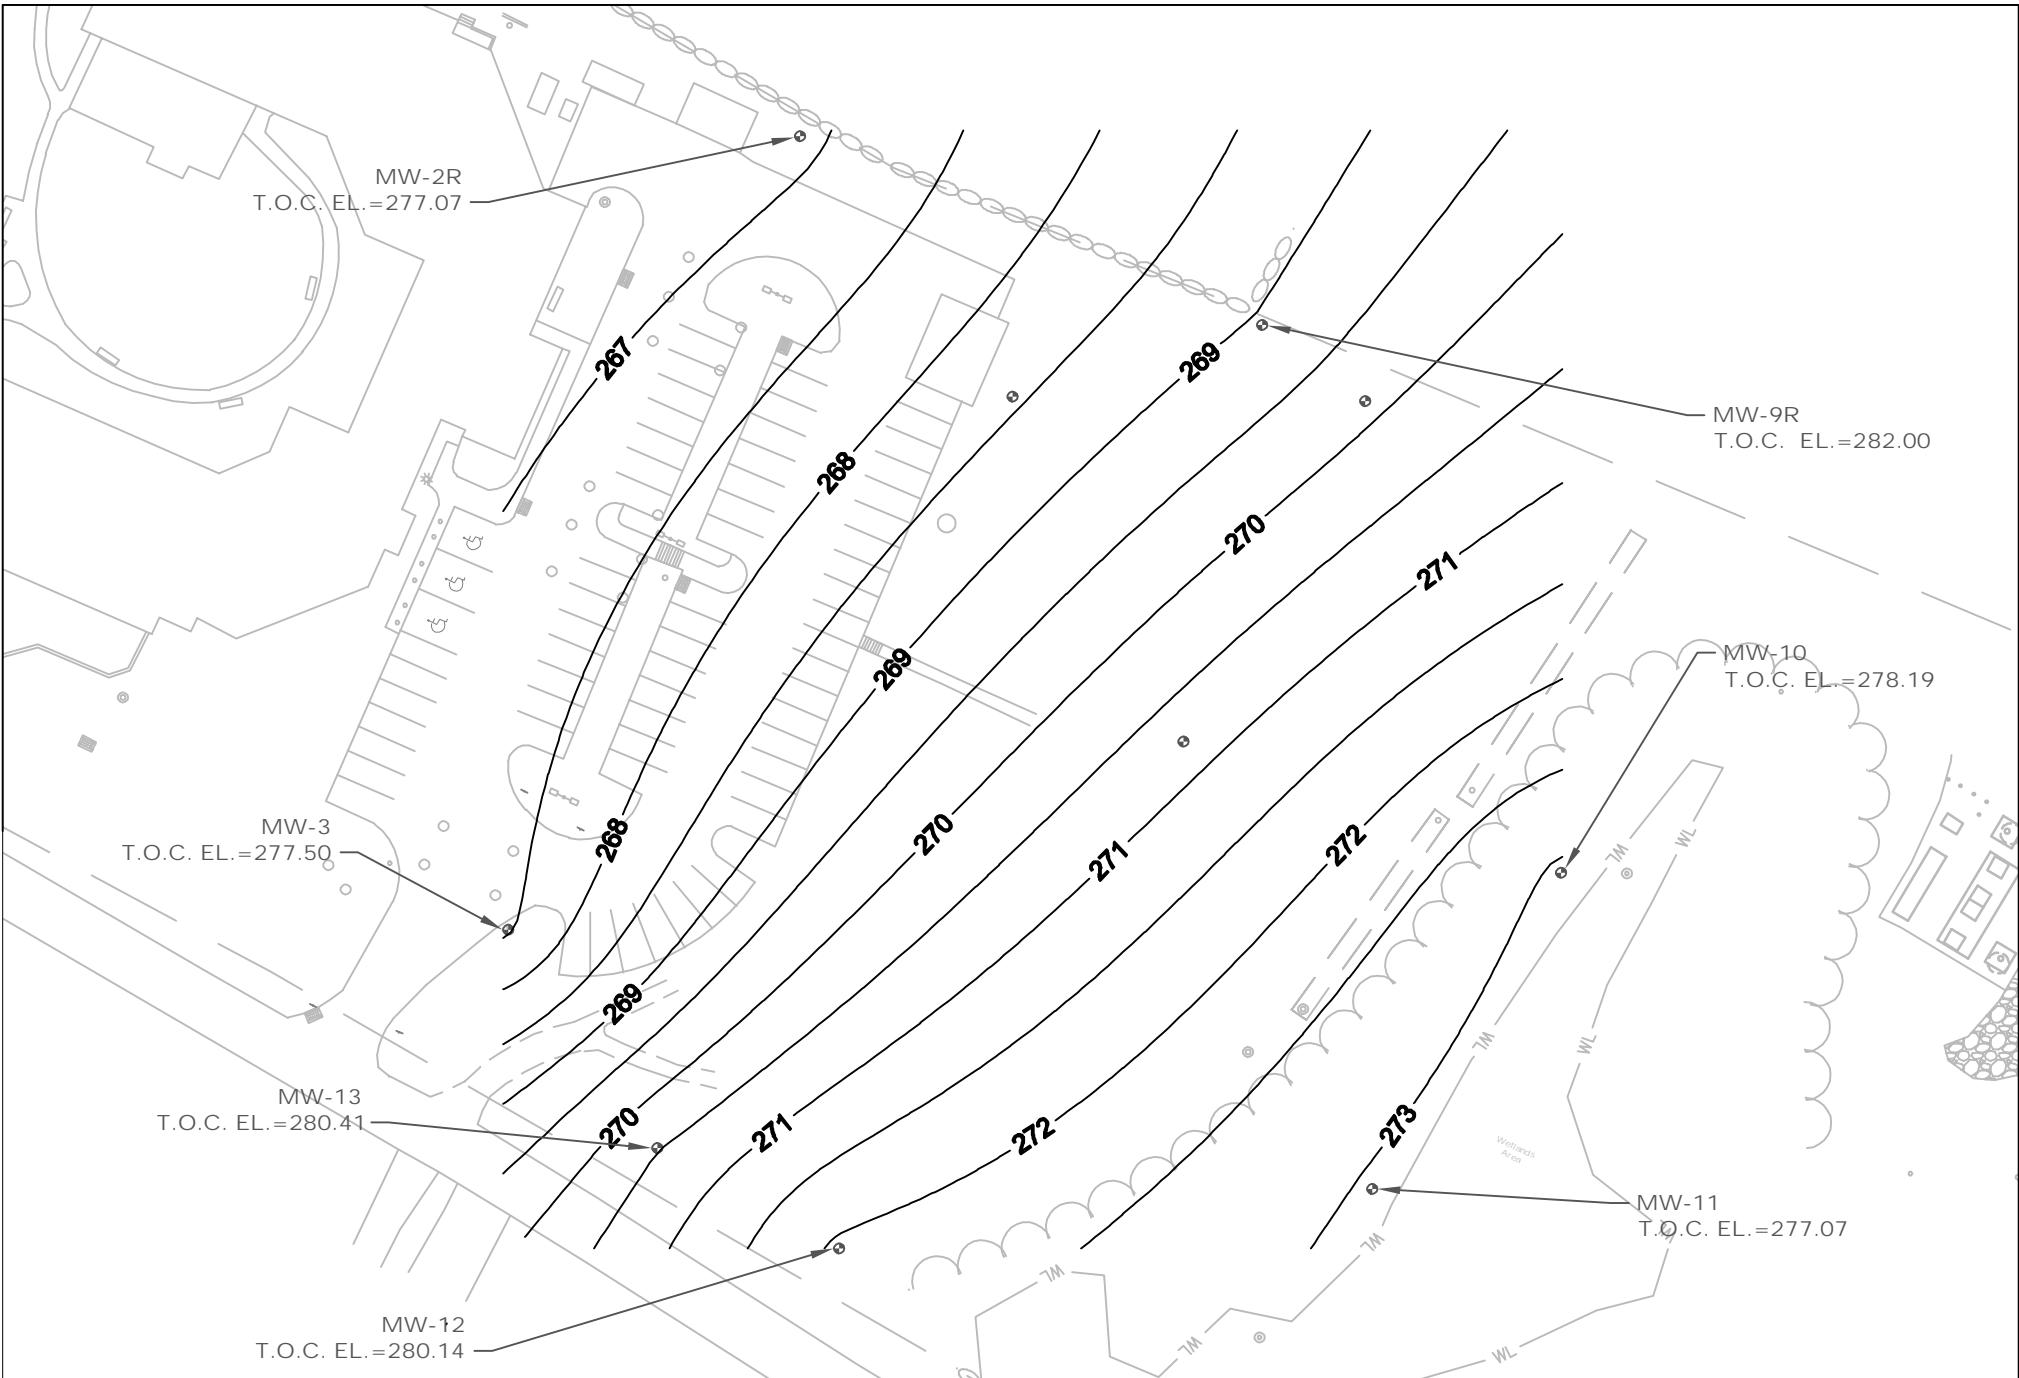

**Groundwater Contour Map**  
**September 2018**

GRAPHIC SCALE

**Southbury Lutheran Home**  
 990 Main Street  
 Southbury, Connecticut

**Groundwater Contour Map  
 with Concentrations  
 April 2019**

**Southbury Lutheran Home**  
990 Main Street  
Southbury, Connecticut

**Groundwater Contour Map**  
**January 2019**

**Southbury Lutheran Home**  
990 Main Street  
Southbury, Connecticut

**Groundwater Contour Map**  
**August 2019**

GRAPHIC SCALE

**Southbury Lutheran Home**  
990 Main Street  
Southbury, Connecticut

**Groundwater Contour Map**  
**1/27/2020**

GRAPHIC SCALE

**Southbury Lutheran Home**  
990 Main Street  
Southbury, Connecticut

**Groundwater Contour Map**  
**4/23/2020**

GRAPHIC SCALE

**Southbury Lutheran Home**  
990 Main Street  
Southbury, Connecticut

**Groundwater Contour Map**  
**5/27/2020**

GRAPHIC SCALE

**Southbury Lutheran Home**

990 Main Street  
Southbury, Connecticut

**Groundwater Contour Map**

**7/22/2020**

GRAPHIC SCALE

**Southbury Lutheran Home**