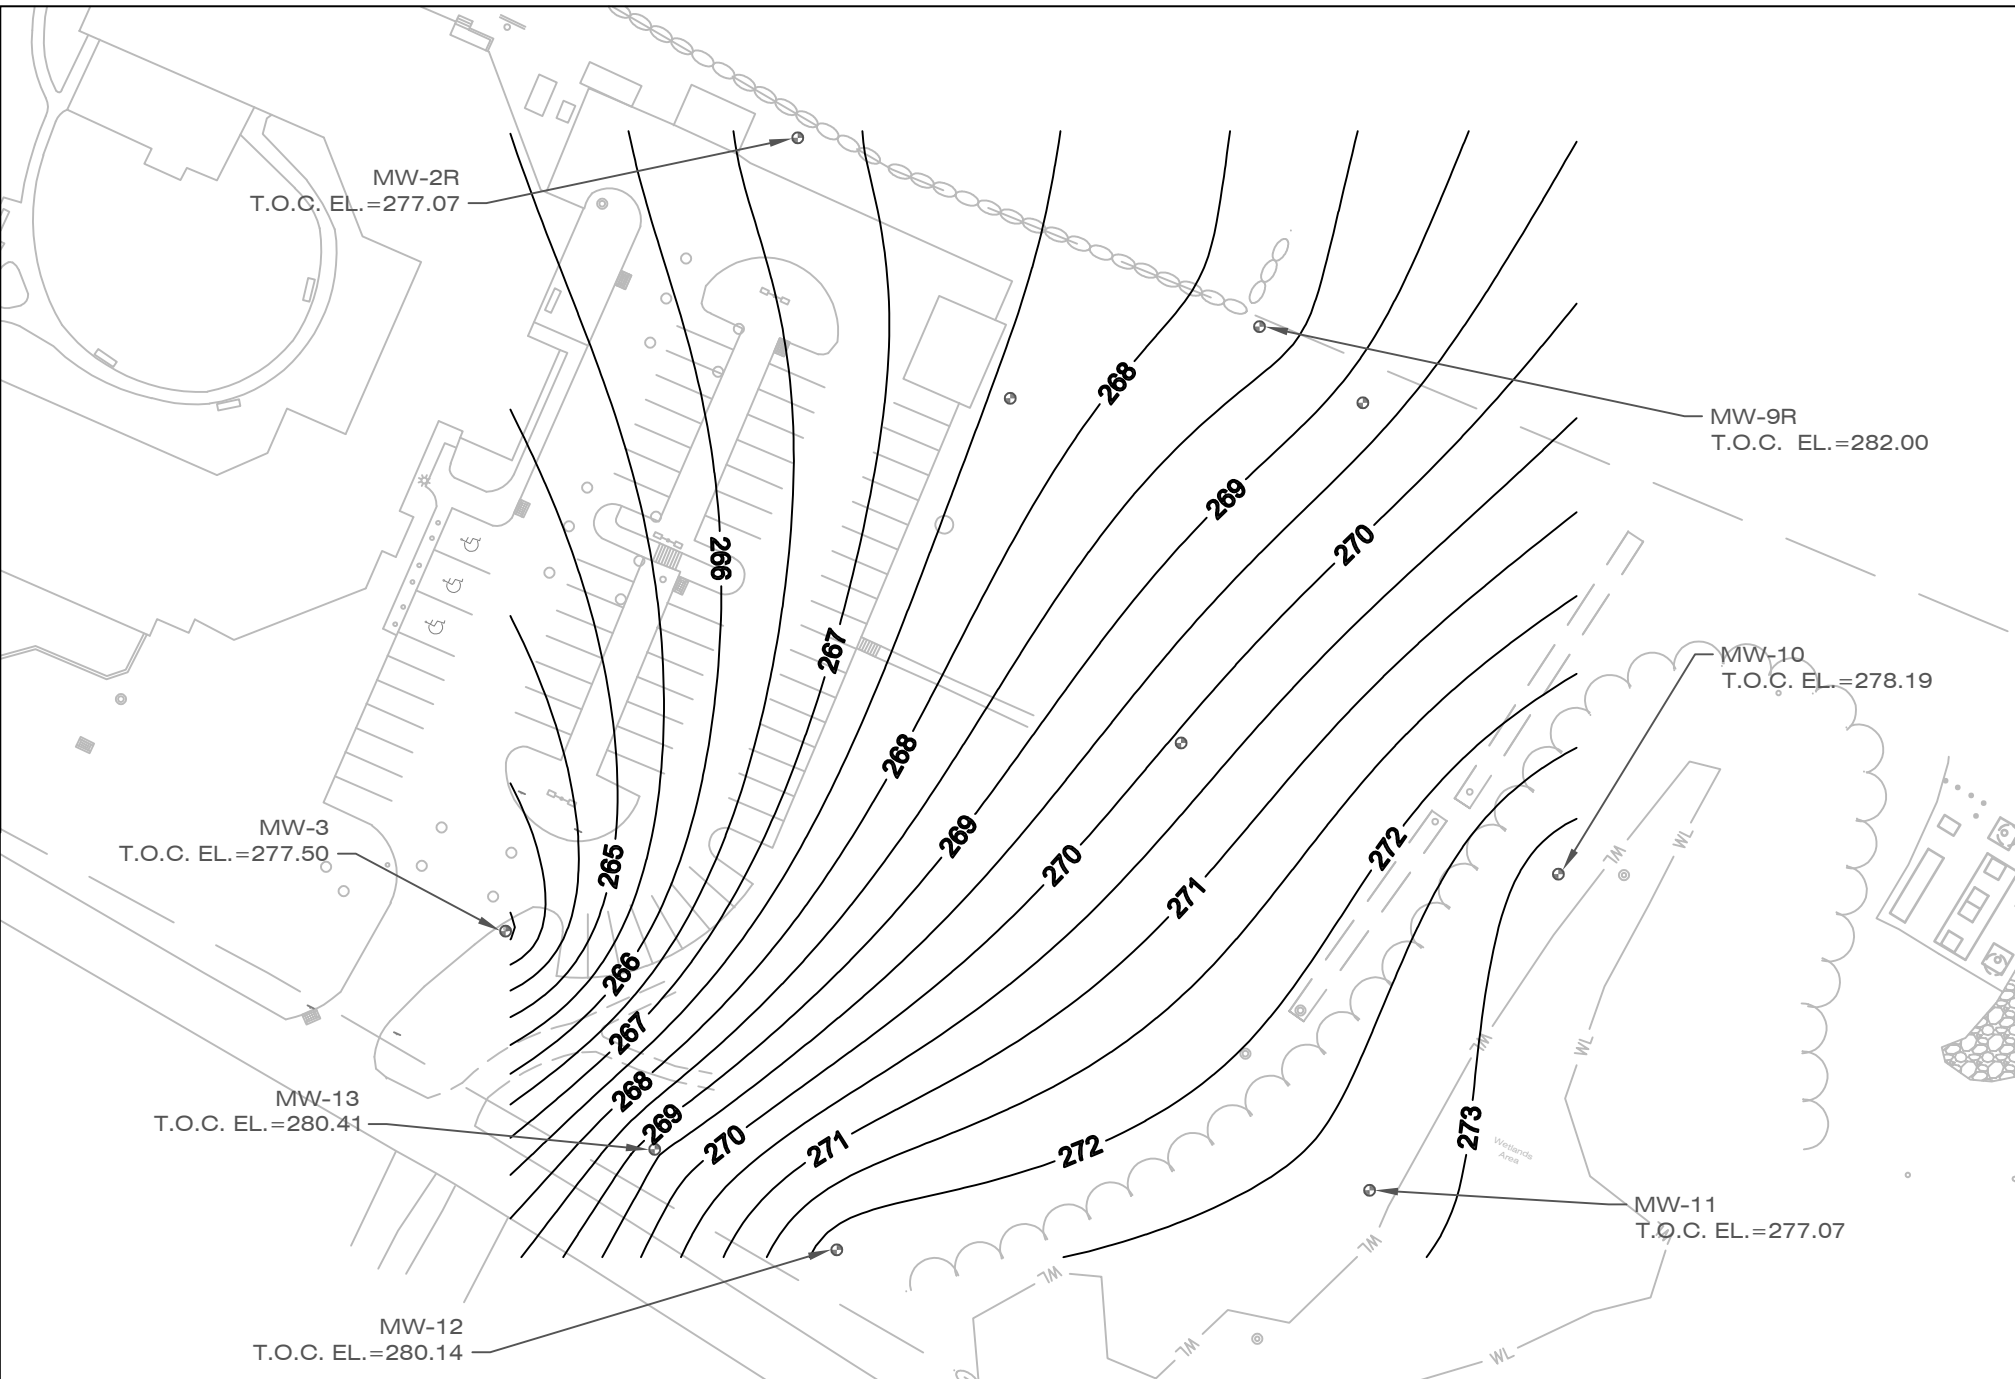

**Groundwater Contour Map**  
**September 2018**

GRAPHIC SCALE

**Southbury Lutheran Home**  
 990 Main Street  
 Southbury, Connecticut

**Groundwater Contour Map  
 with Concentrations  
 April 2019**

**Southbury Lutheran Home**  
990 Main Street  
Southbury, Connecticut

**Groundwater Contour Map**  
**January 2019**

**Southbury Lutheran Home**  
990 Main Street  
Southbury, Connecticut

**Groundwater Contour Map**  
**August 2019**

GRAPHIC SCALE

**Southbury Lutheran Home**  
990 Main Street  
Southbury, Connecticut

**Groundwater Contour Map**  
**1/27/2020**

GRAPHIC SCALE

**Southbury Lutheran Home**  
990 Main Street  
Southbury, Connecticut

**Groundwater Contour Map**  
**4/23/2020**

GRAPHIC SCALE

**Southbury Lutheran Home**  
990 Main Street  
Southbury, Connecticut

**Groundwater Contour Map**  
**5/27/2020**

GRAPHIC SCALE

**Southbury Lutheran Home**

990 Main Street  
Southbury, Connecticut

**Groundwater Contour Map**

**7/22/2020**

GRAPHIC SCALE

**Southbury Lutheran Home**