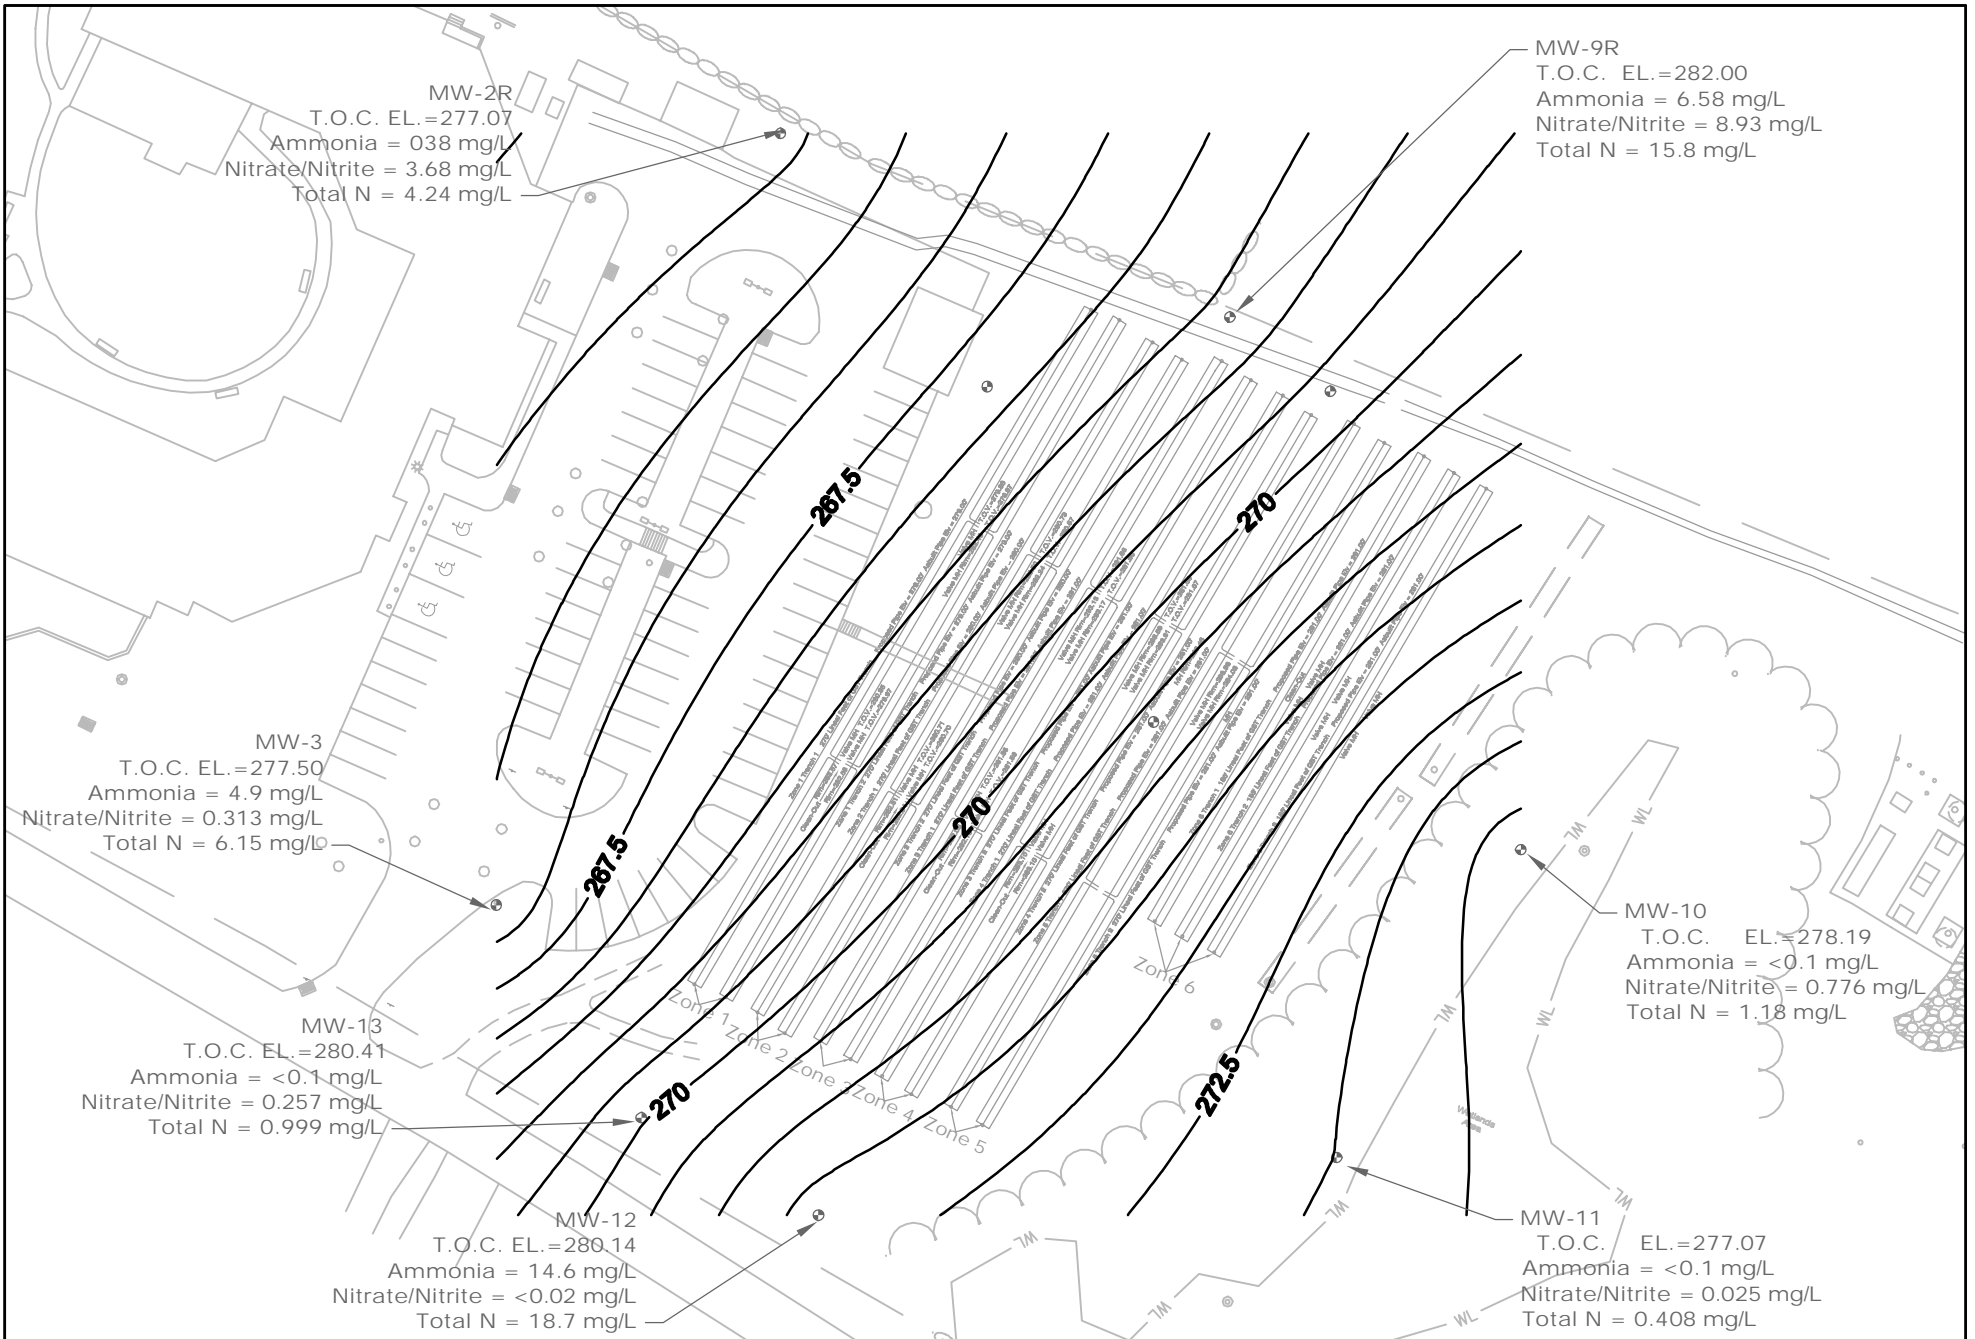

## **Appendix F: Groundwater Contour Maps**

GRAPHIC SCALE

**Southbury Lutheran Home**  
 990 Main Street  
 Southbury, Connecticut

**Groundwater Contour Map**  
**June 2018**

**Southbury Lutheran Home**  
990 Main Street  
Southbury, Connecticut

**Groundwater Contour Map**  
**June 2018**

GRAPHIC SCALE

**Southbury Lutheran Home**

990 Main Street  
 Southbury, Connecticut

**Groundwater Contour Map**  
**October, 2018**

**Southbury Lutheran Home**  
 990 Main Street  
 Southbury, Connecticut

**Groundwater Contour Map**  
**September 2018**

GRAPHIC SCALE

**Southbury Lutheran Home**  
 990 Main Street  
 Southbury, Connecticut

**Groundwater Contour Map  
 with Concentrations  
 April 2019**

**Southbury Lutheran Home**  
990 Main Street  
Southbury, Connecticut

**Groundwater Contour Map**  
**January 2019**

**Southbury Lutheran Home**  
990 Main Street  
Southbury, Connecticut

**Groundwater Contour Map**  
**August 2019**

GRAPHIC SCALE

**Southbury Lutheran Home**  
990 Main Street  
Southbury, Connecticut