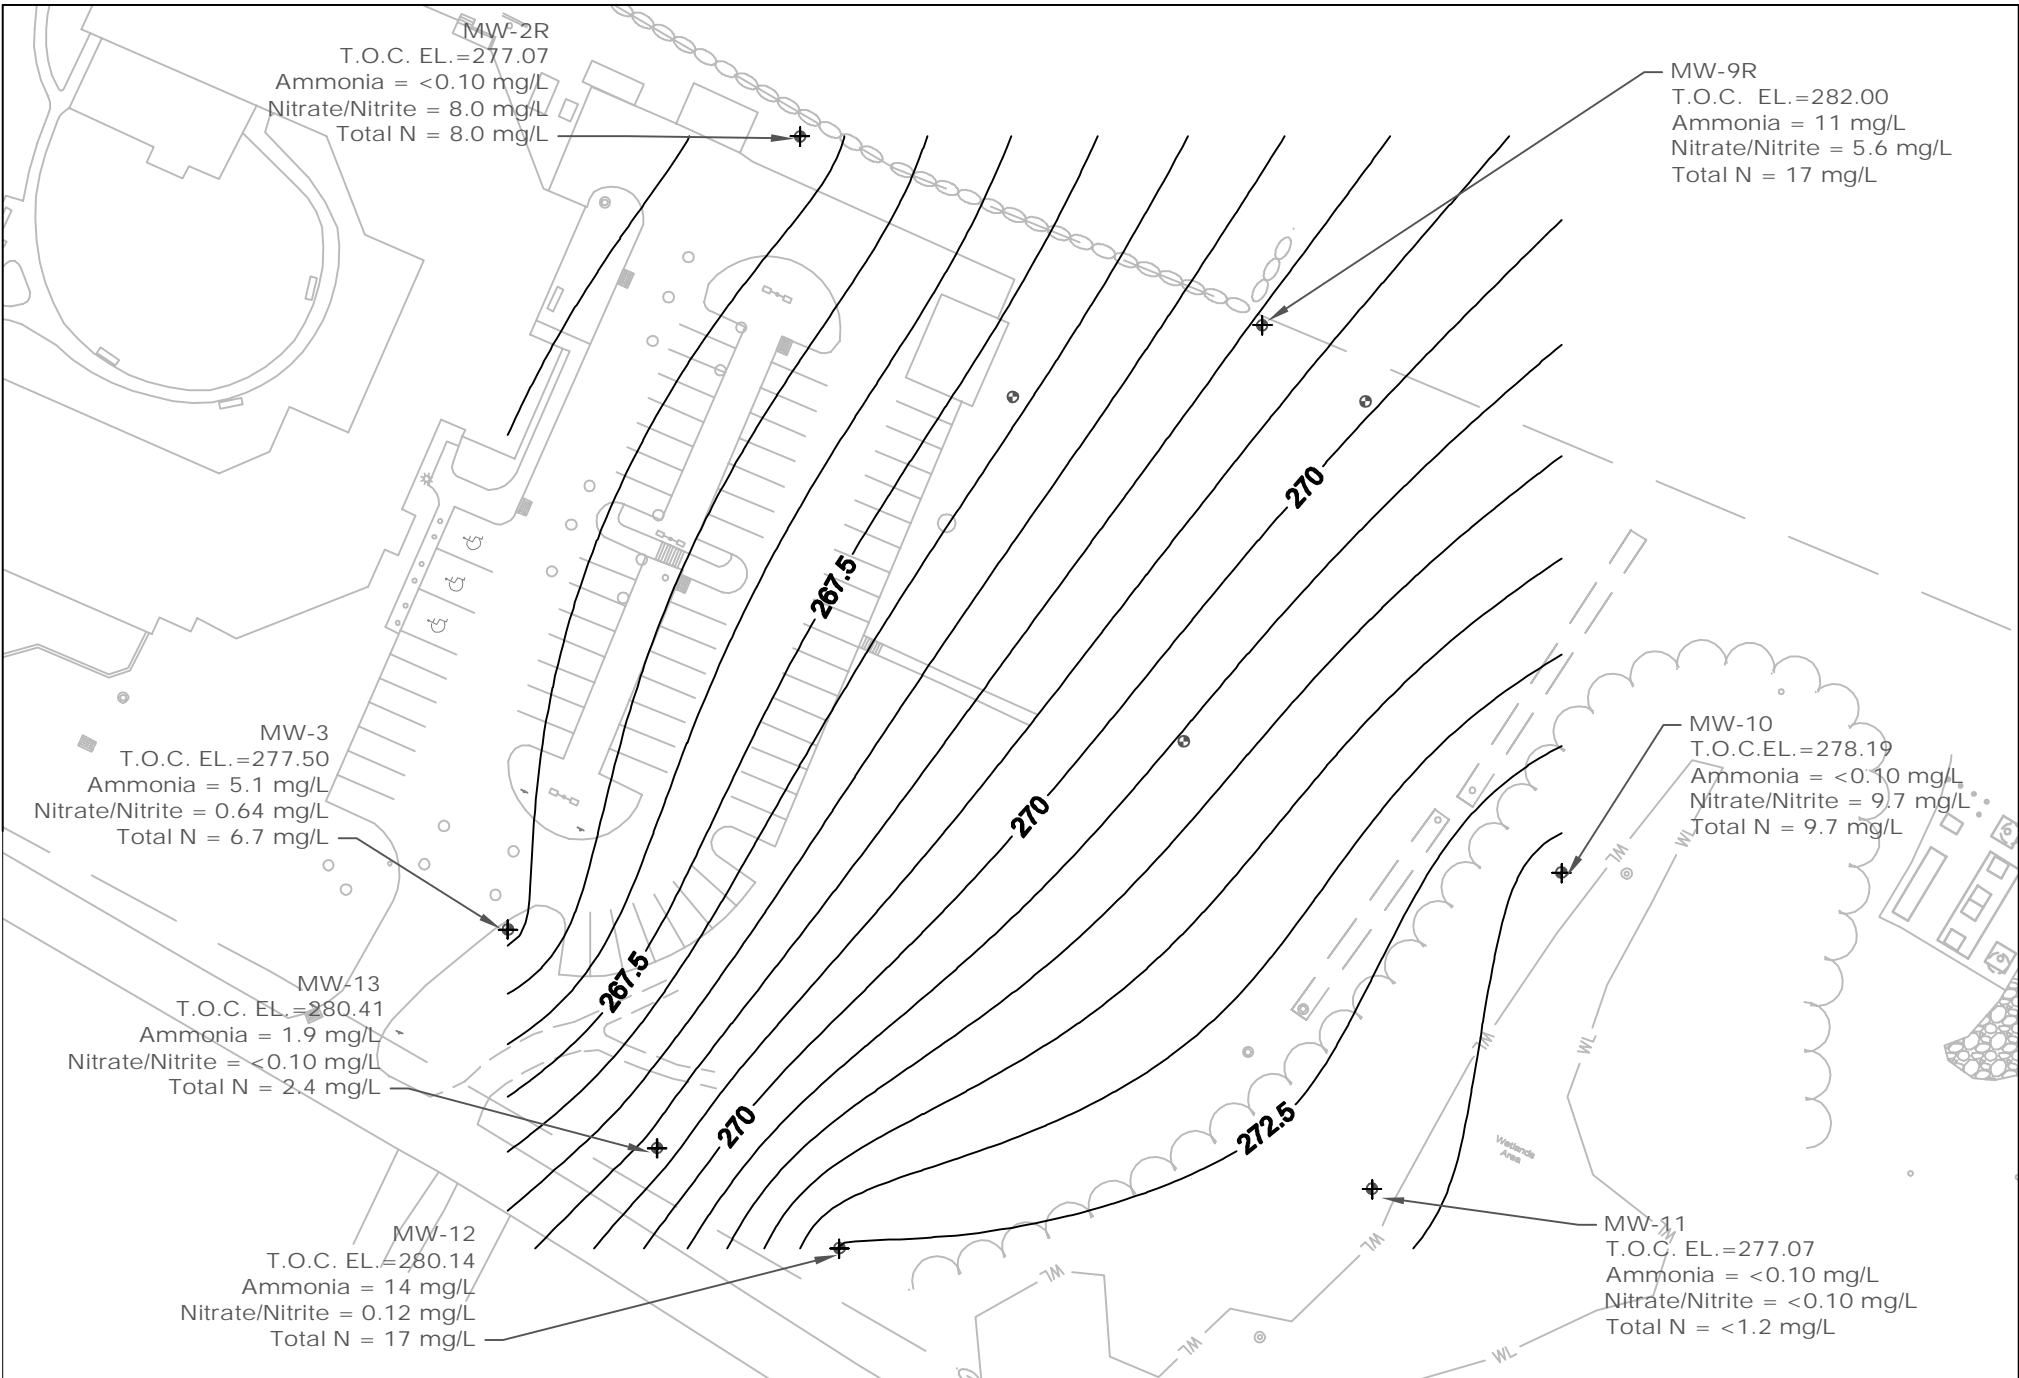

## **Appendix F: Groundwater Contour Maps**

GRAPHIC SCALE

**Southbury Lutheran Home**  
 990 Main Street  
 Southbury, Connecticut

**Groundwater Contour Map**  
**June 2018**

**Southbury Lutheran Home**  
990 Main Street  
Southbury, Connecticut

**Groundwater Contour Map**  
**June 2018**

GRAPHIC SCALE

**Southbury Lutheran Home**

990 Main Street  
 Southbury, Connecticut

**Groundwater Contour Map**  
**October, 2018**

**Southbury Lutheran Home**  
 990 Main Street  
 Southbury, Connecticut

**Groundwater Contour Map**  
**September 2018**

GRAPHIC SCALE

**Southbury Lutheran Home**  
 990 Main Street  
 Southbury, Connecticut

**Groundwater Contour Map  
 with Concentrations  
 April 2019**

**Southbury Lutheran Home**  
990 Main Street  
Southbury, Connecticut

**Groundwater Contour Map**  
**January 2019**

**Southbury Lutheran Home**  
990 Main Street  
Southbury, Connecticut

**Groundwater Contour Map**  
**August 2019**

GRAPHIC SCALE

**Southbury Lutheran Home**  
990 Main Street  
Southbury, Connecticut