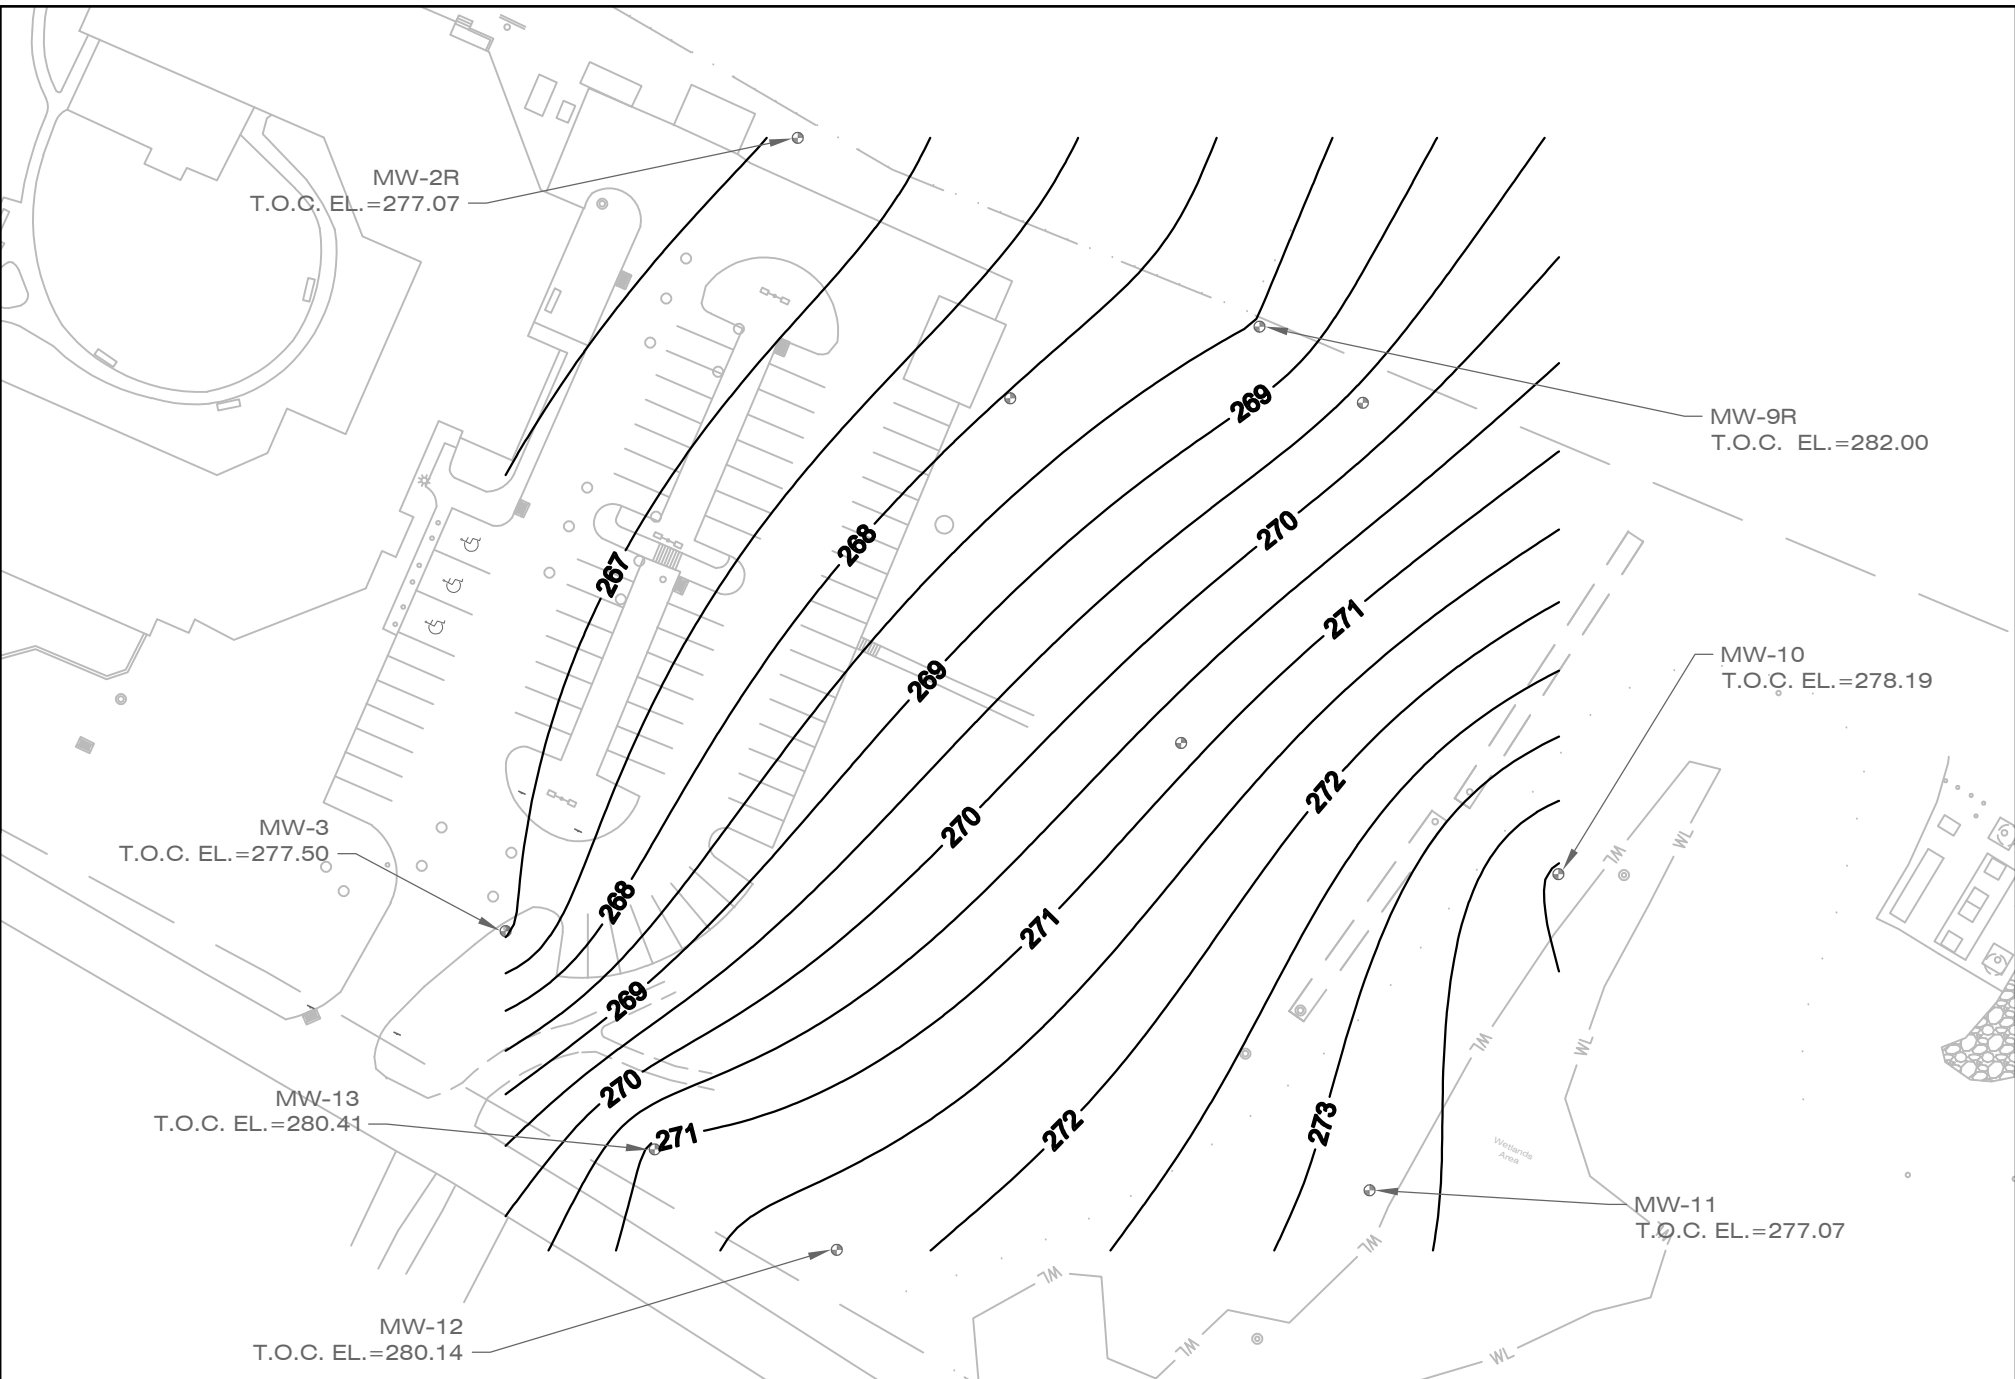

**Groundwater Contour Map**  
**January 2019**

**Southbury Lutheran Home**  
990 Main Street  
Southbury, Connecticut

**Groundwater Contour Map**  
**August 2019**

GRAPHIC SCALE

**Southbury Lutheran Home**  
990 Main Street  
Southbury, Connecticut

**Groundwater Contour Map**  
**1/27/2020**

GRAPHIC SCALE

**Southbury Lutheran Home**  
990 Main Street  
Southbury, Connecticut

**Groundwater Contour Map**  
**4/23/2020**

GRAPHIC SCALE

**Southbury Lutheran Home**  
990 Main Street  
Southbury, Connecticut

**Groundwater Contour Map**  
**5/27/2020**

GRAPHIC SCALE

**Southbury Lutheran Home**

990 Main Street  
Southbury, Connecticut

**Groundwater Contour Map**

**7/22/2020**

GRAPHIC SCALE

**Southbury Lutheran Home**

990 Main Street  
Southbury, Connecticut

**Groundwater Contour Map**

**10/26/2020**

GRAPHIC SCALE

**Southbury Lutheran Home**  
990 Main Street  
Southbury, Connecticut

**Groundwater Contour Map**  
**4/26/2021**