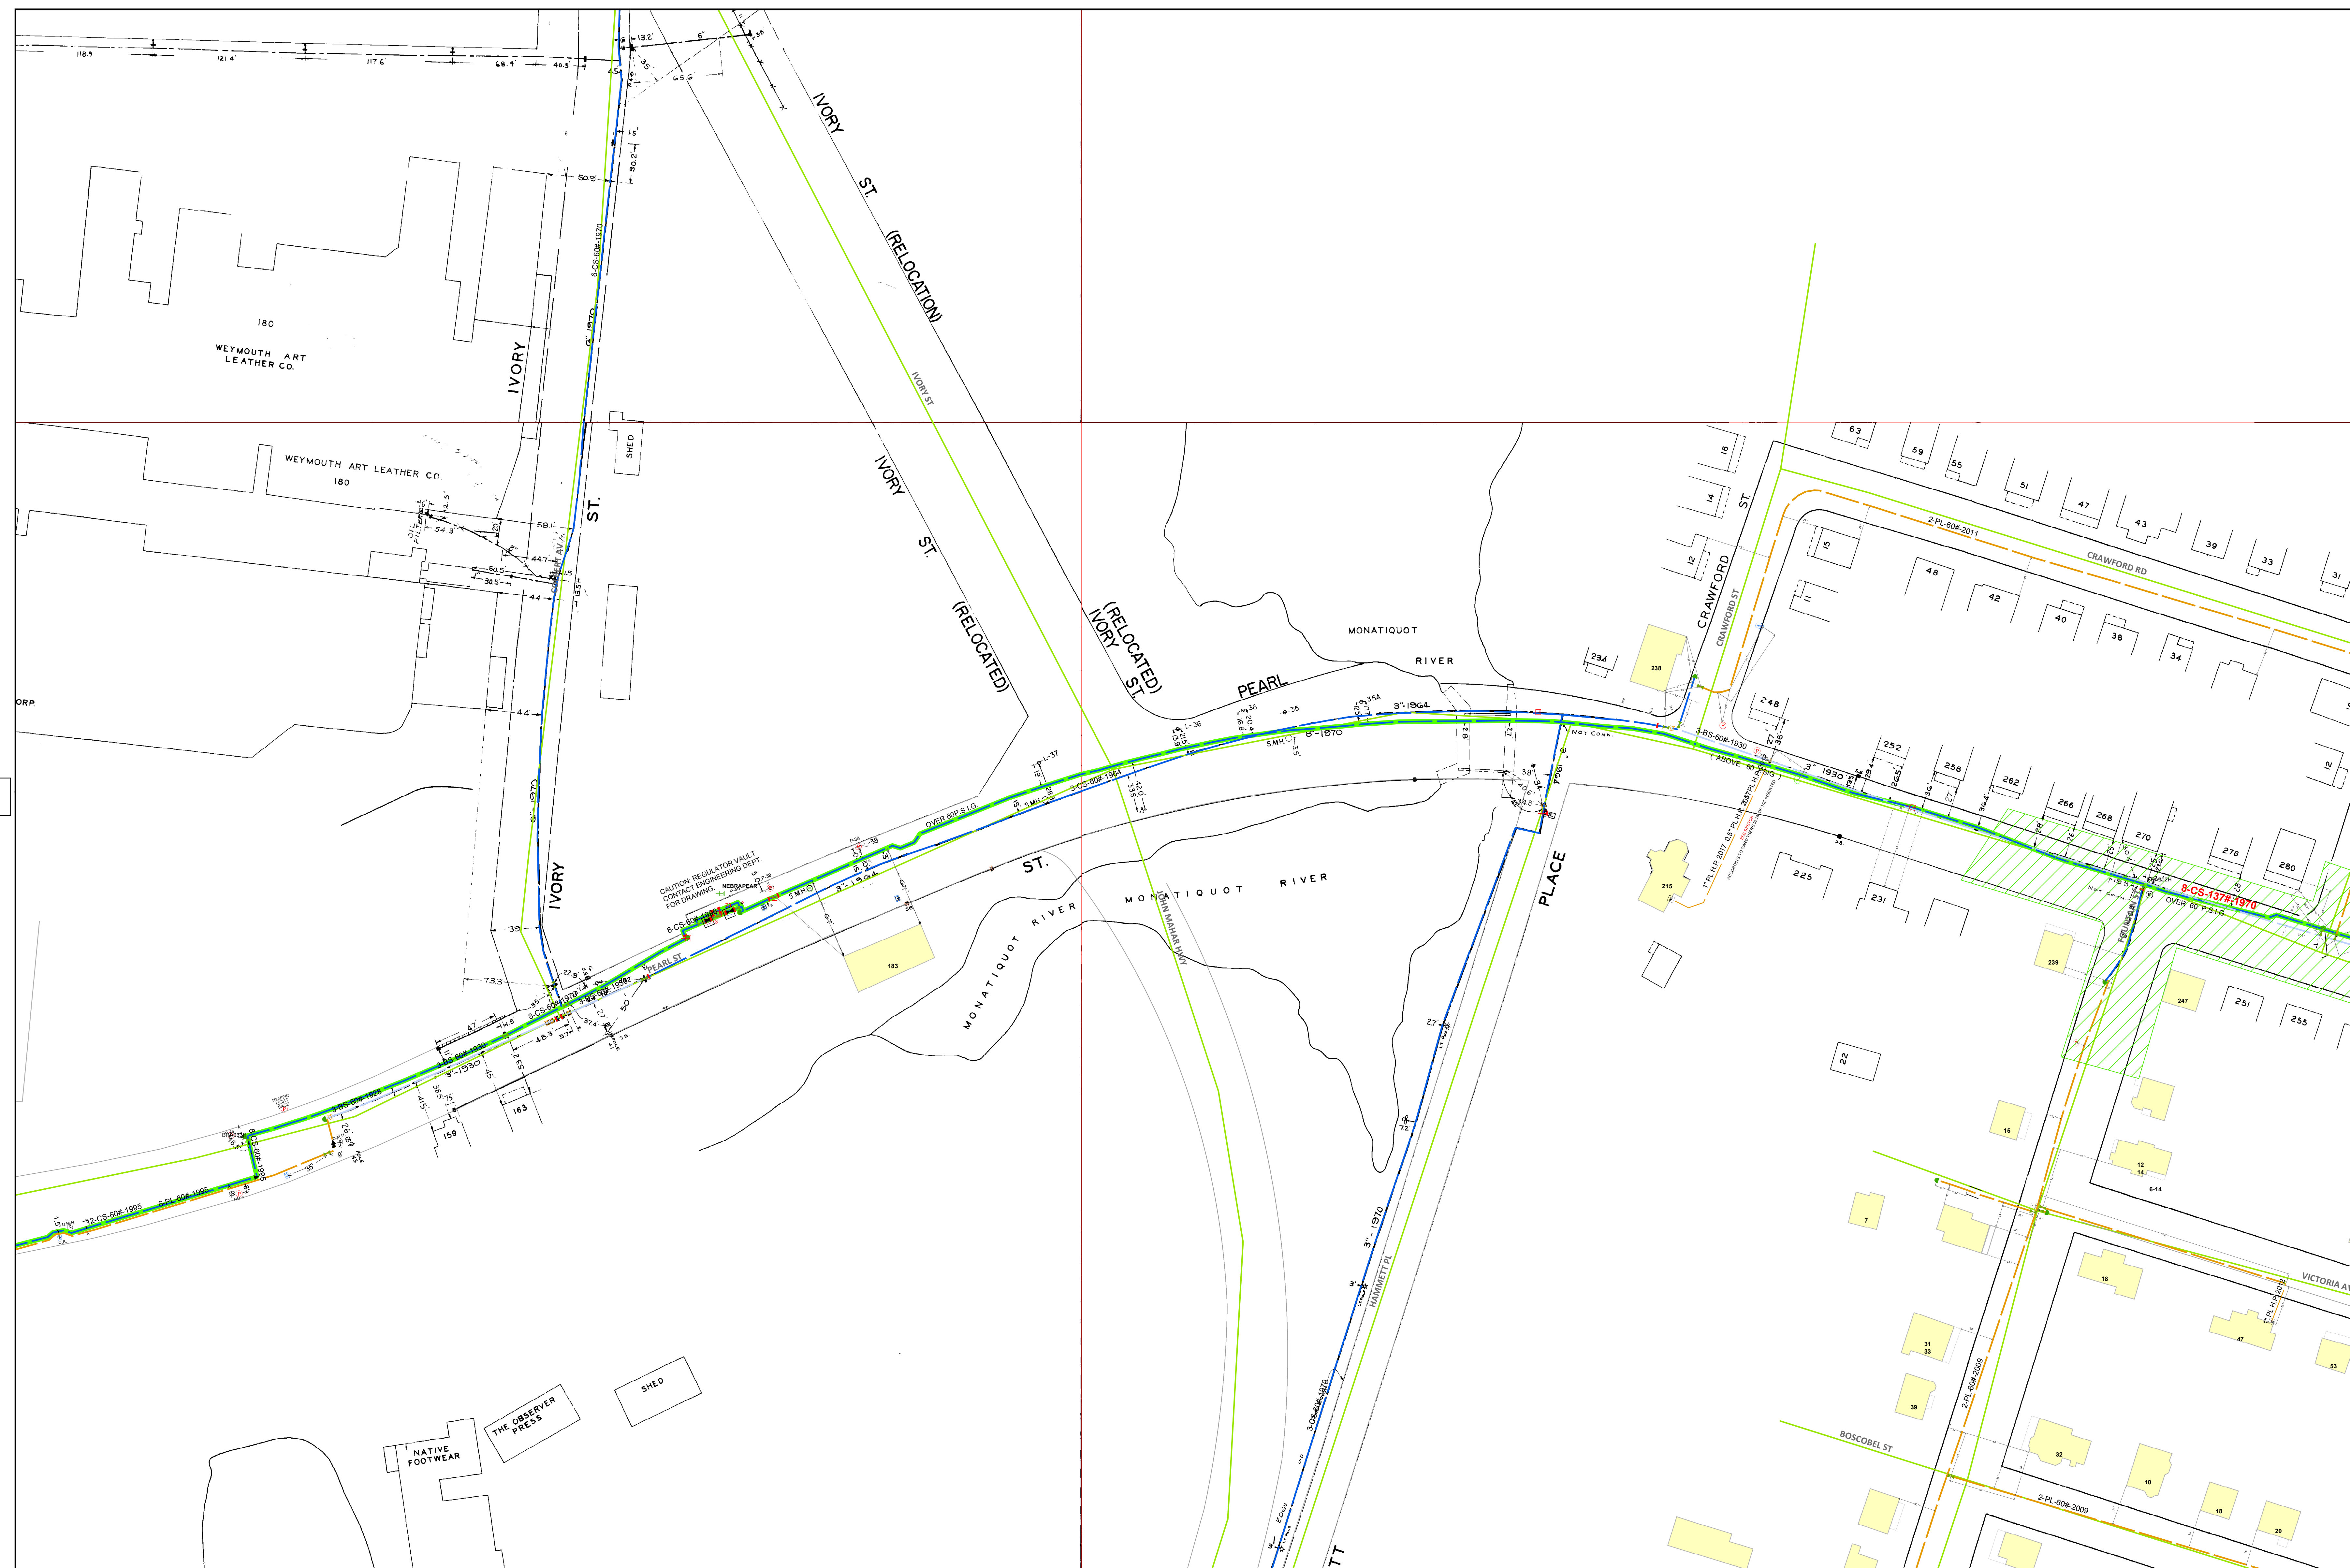

NATIONAL GRID

BRAT1562

BRAT1561

BRAT1563

BRA

BRAT1572

T1562