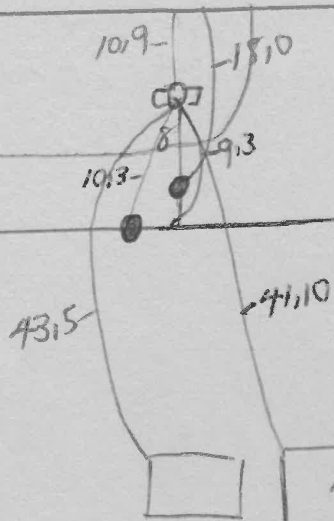

IVORY PLAZA

MAIN GATE CARD
BRAINTREE

TYPE _____

MAKE MUELLER

SIZE 8" 6"

OPENS LEFT

SIZE MAIN 16" 8" 6"

Street PEARL ST

IVORY PLAZA

MAIN GATE CARD

BRAINTREE

TYPE _____

MAKE _____

SIZE _____

OPENS _____

SIZE MAIN _____

8" AT

AUTOZONE
SULLIVAN FIRE

Street IVORY ST
AT PEARL ST

MAIN GATE CARD
BRAINTREE

TYPE _____

MAKE _____

SIZE _____

OPENS _____

SIZE MAIN _____

FOR P.

PEARL ST.