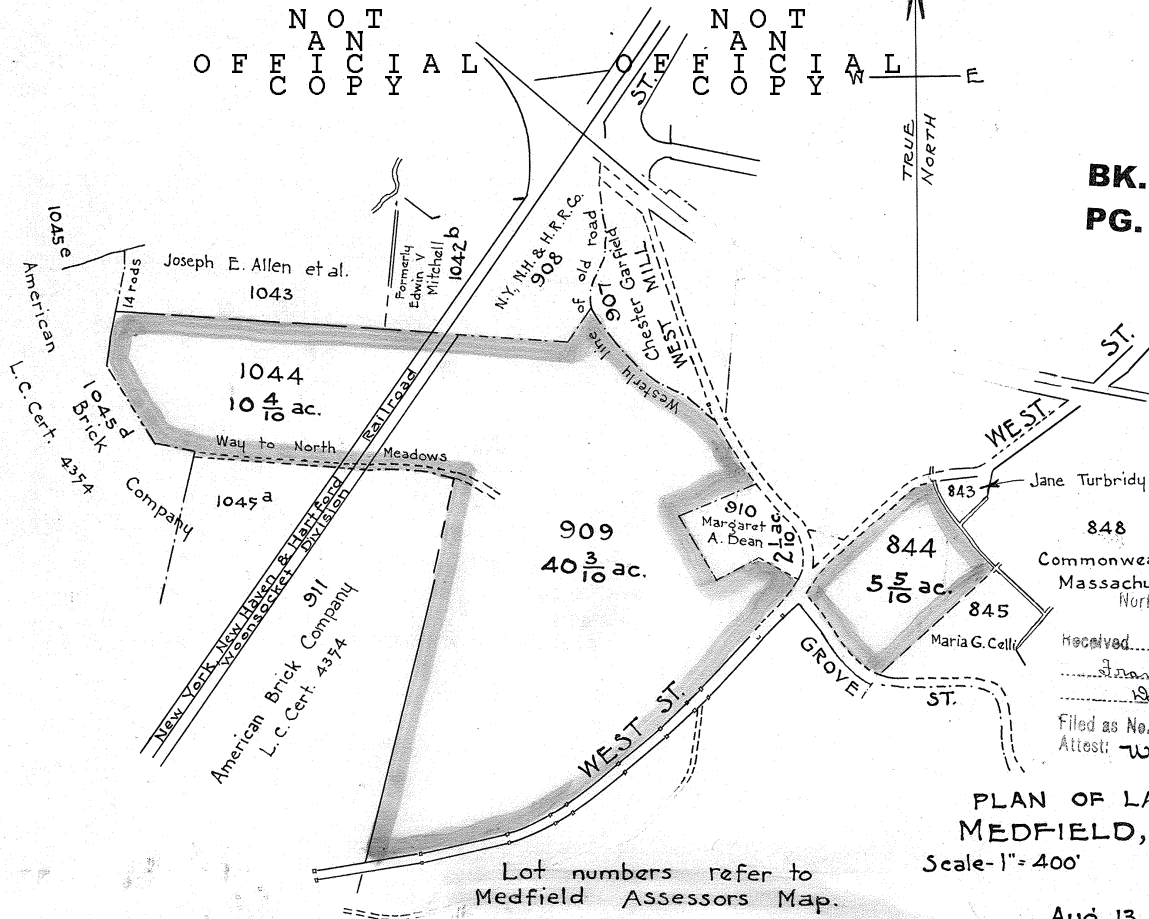

NOT
OFFICIAL

NOT
OFFICIAL

BK. 1943
PG. 533

848
Commonwealth of
Massachusetts.
Norfolk Registry of Deeds
DEAN, MARG.
Received... Oct. 1, 1931... with Deed
of
Frances S. Powell to
Daniel W. Warren
Filed as No. 735... 1931.
Attest: Walter W. Chambers
REGISTER

PLAN OF LAND IN
MEDFIELD, MASS.
Scale - 1" = 400'
E. Worthington
Engineer
Aug. 13, 1931

Lot numbers refer to
Medfield Assessors Map.