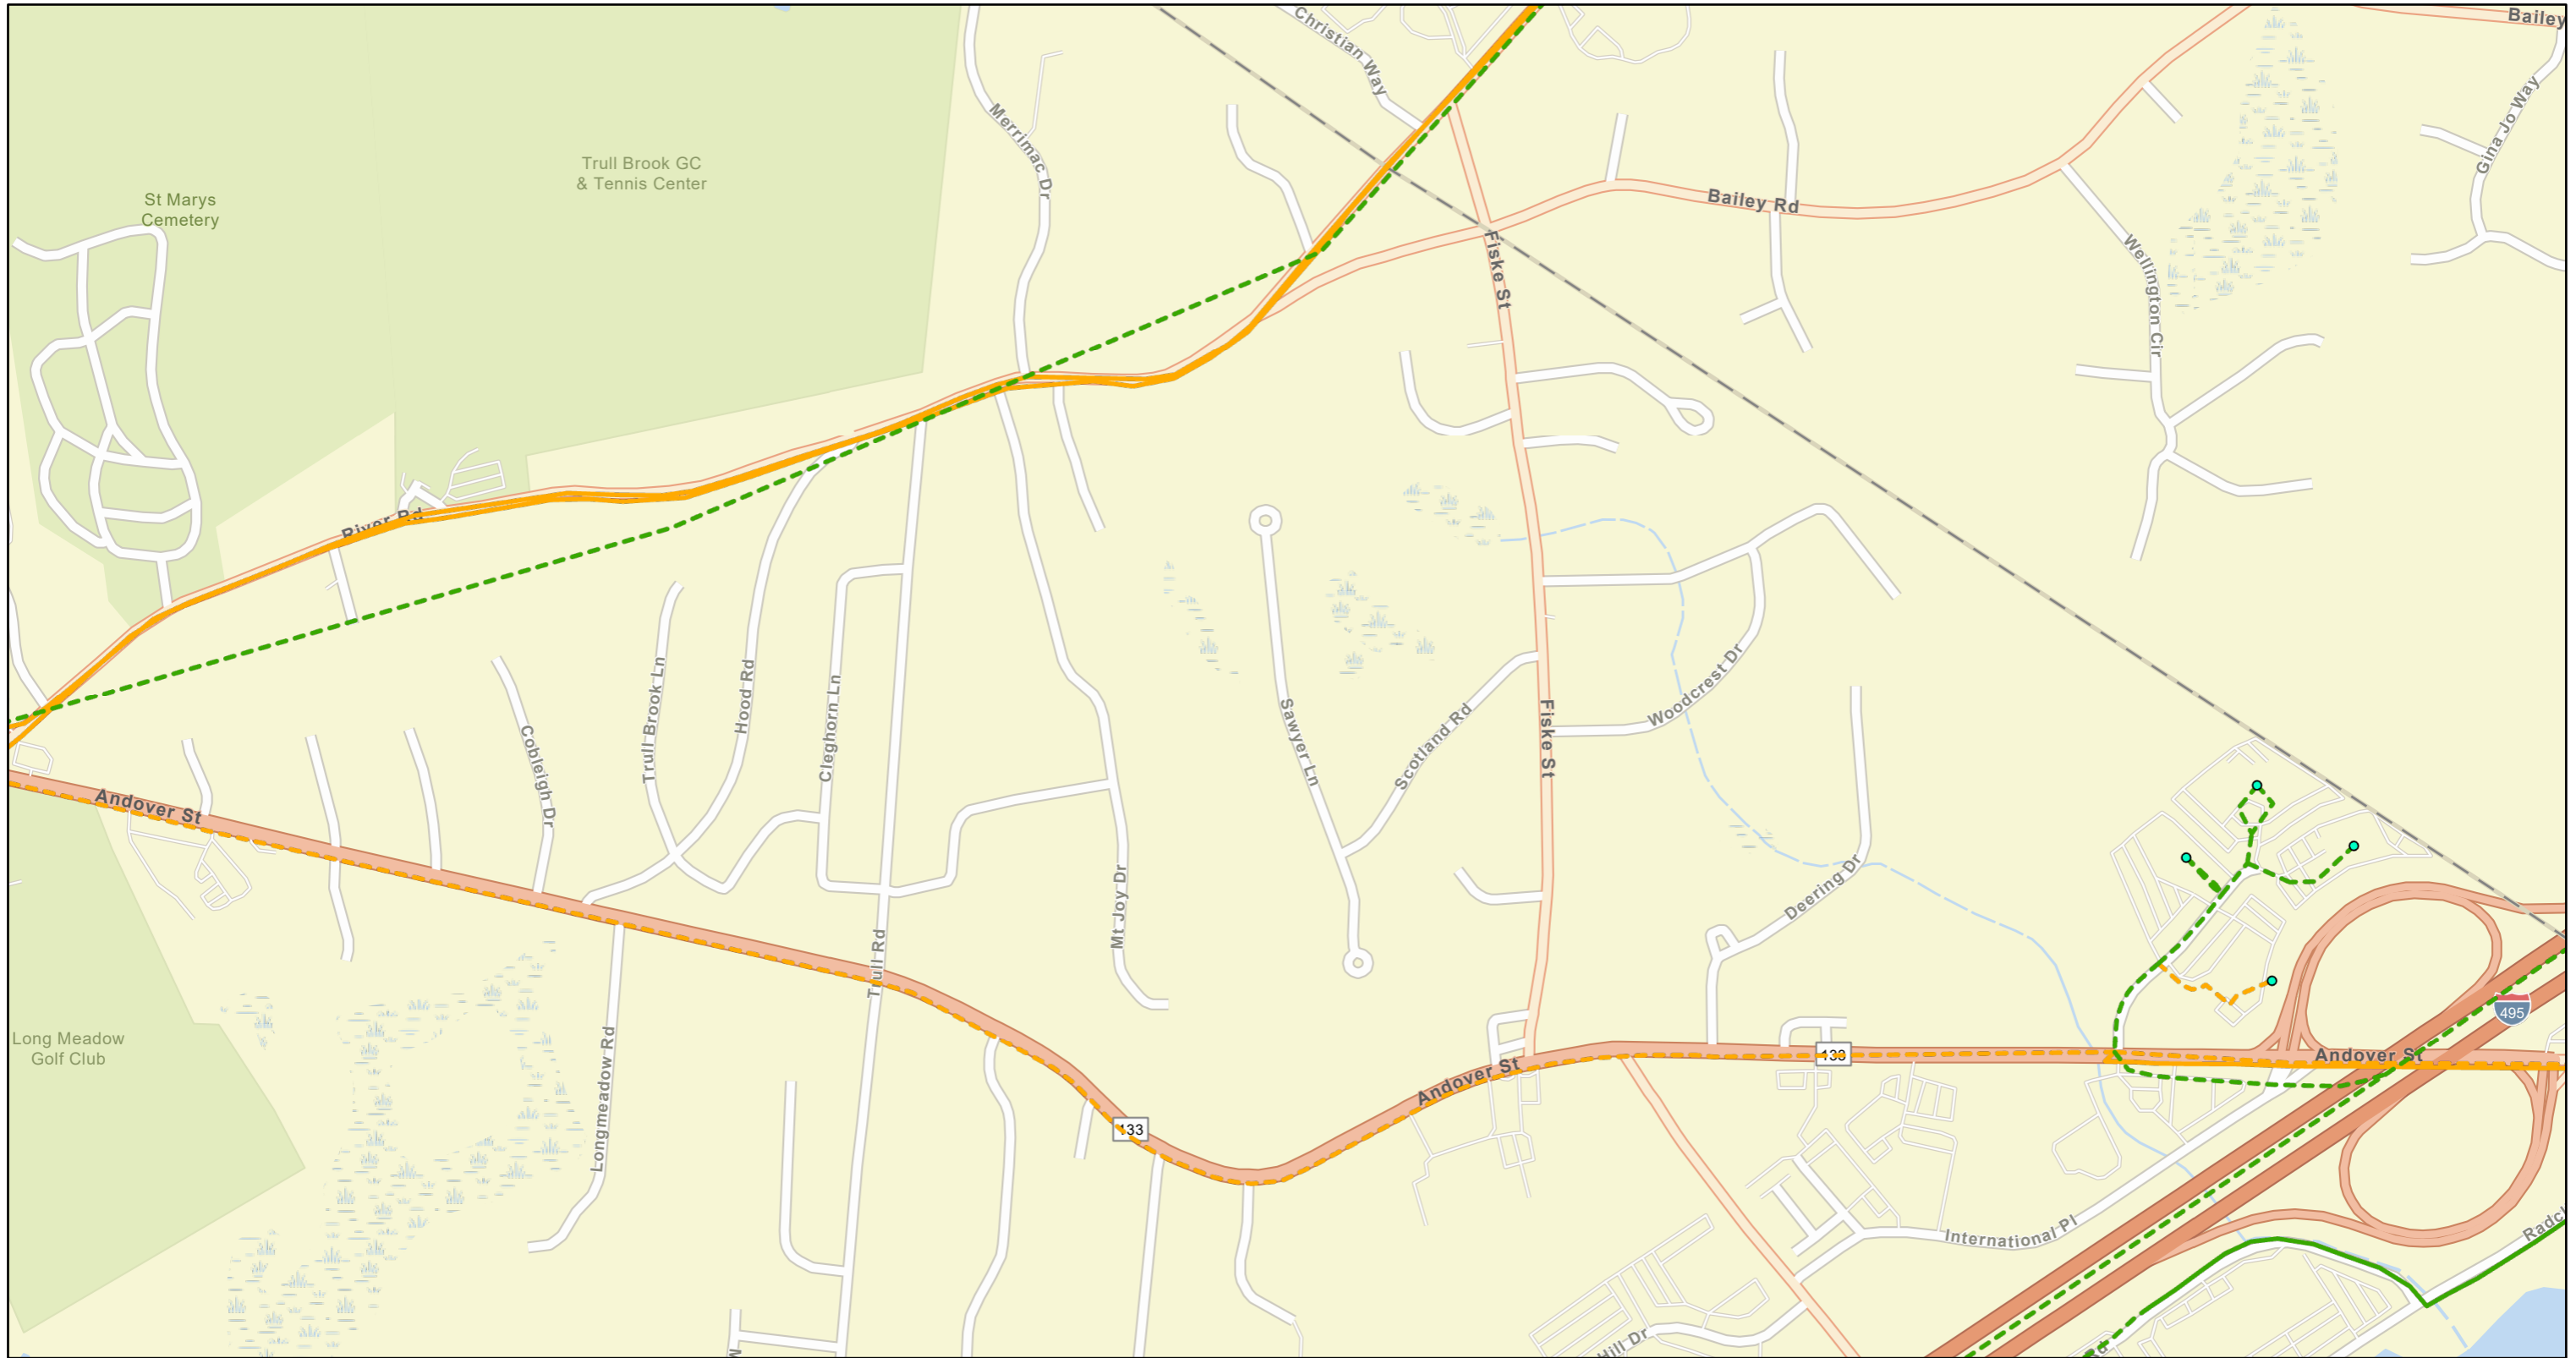

LUMEN Relocate Utility Map

4/13/2021, 3:30:41 PM

Routes Leased

METRO, AERIAL

METRO, UNDERGROUND

Routes Owned

METRO, AERIAL

METRO, UNDERGROUND

Building

1:11,466

Esri Community Maps Contributors, Esri Canada, Esri, HERE, Garmin, SafeGraph, INCREMENT P, METI/NASA, USGS, EPA, NPS, US Census Bureau, USDA