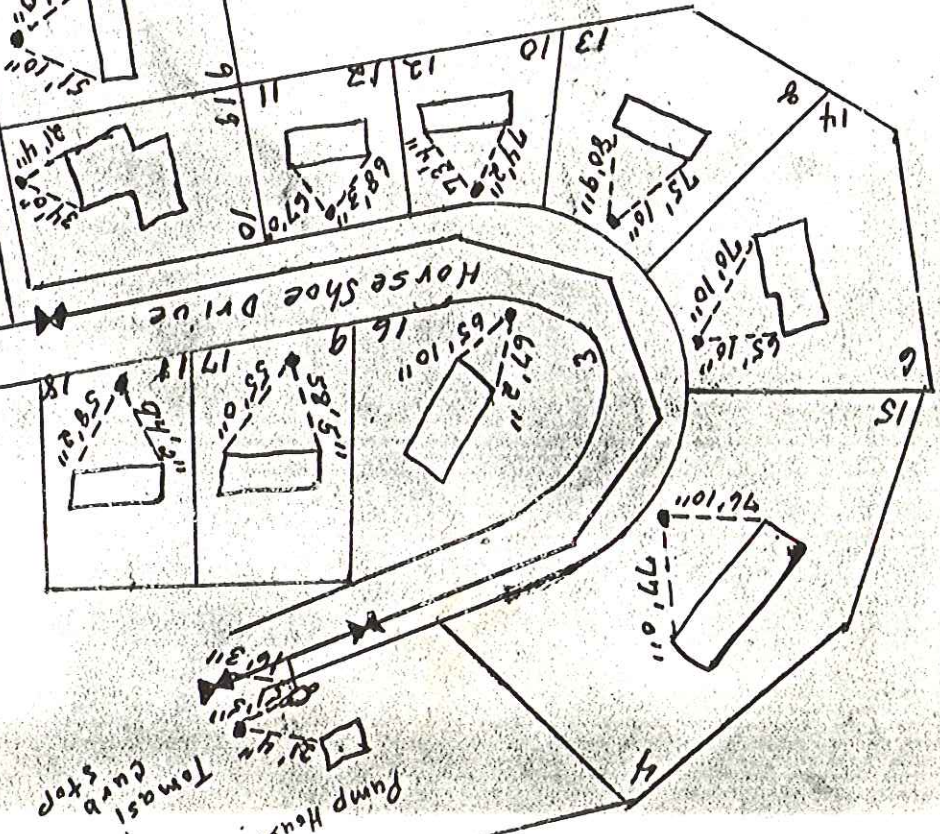

WILLINGTON HILLS DEW

Scroggins
no matter

176-175-166
162-120

Rt # 2A → To Essex

12" AC

SUNDOWN DRIVE

HILLSIDE DRIVE

FAWN PLACE

SUNDOWN DRIVE

POWER LINE

Plug End

House # Black
Lot # Red

Williston Hills - Page 2

2/est

Route 2A

Scots H

1
2
3
4

Trinity Baptist