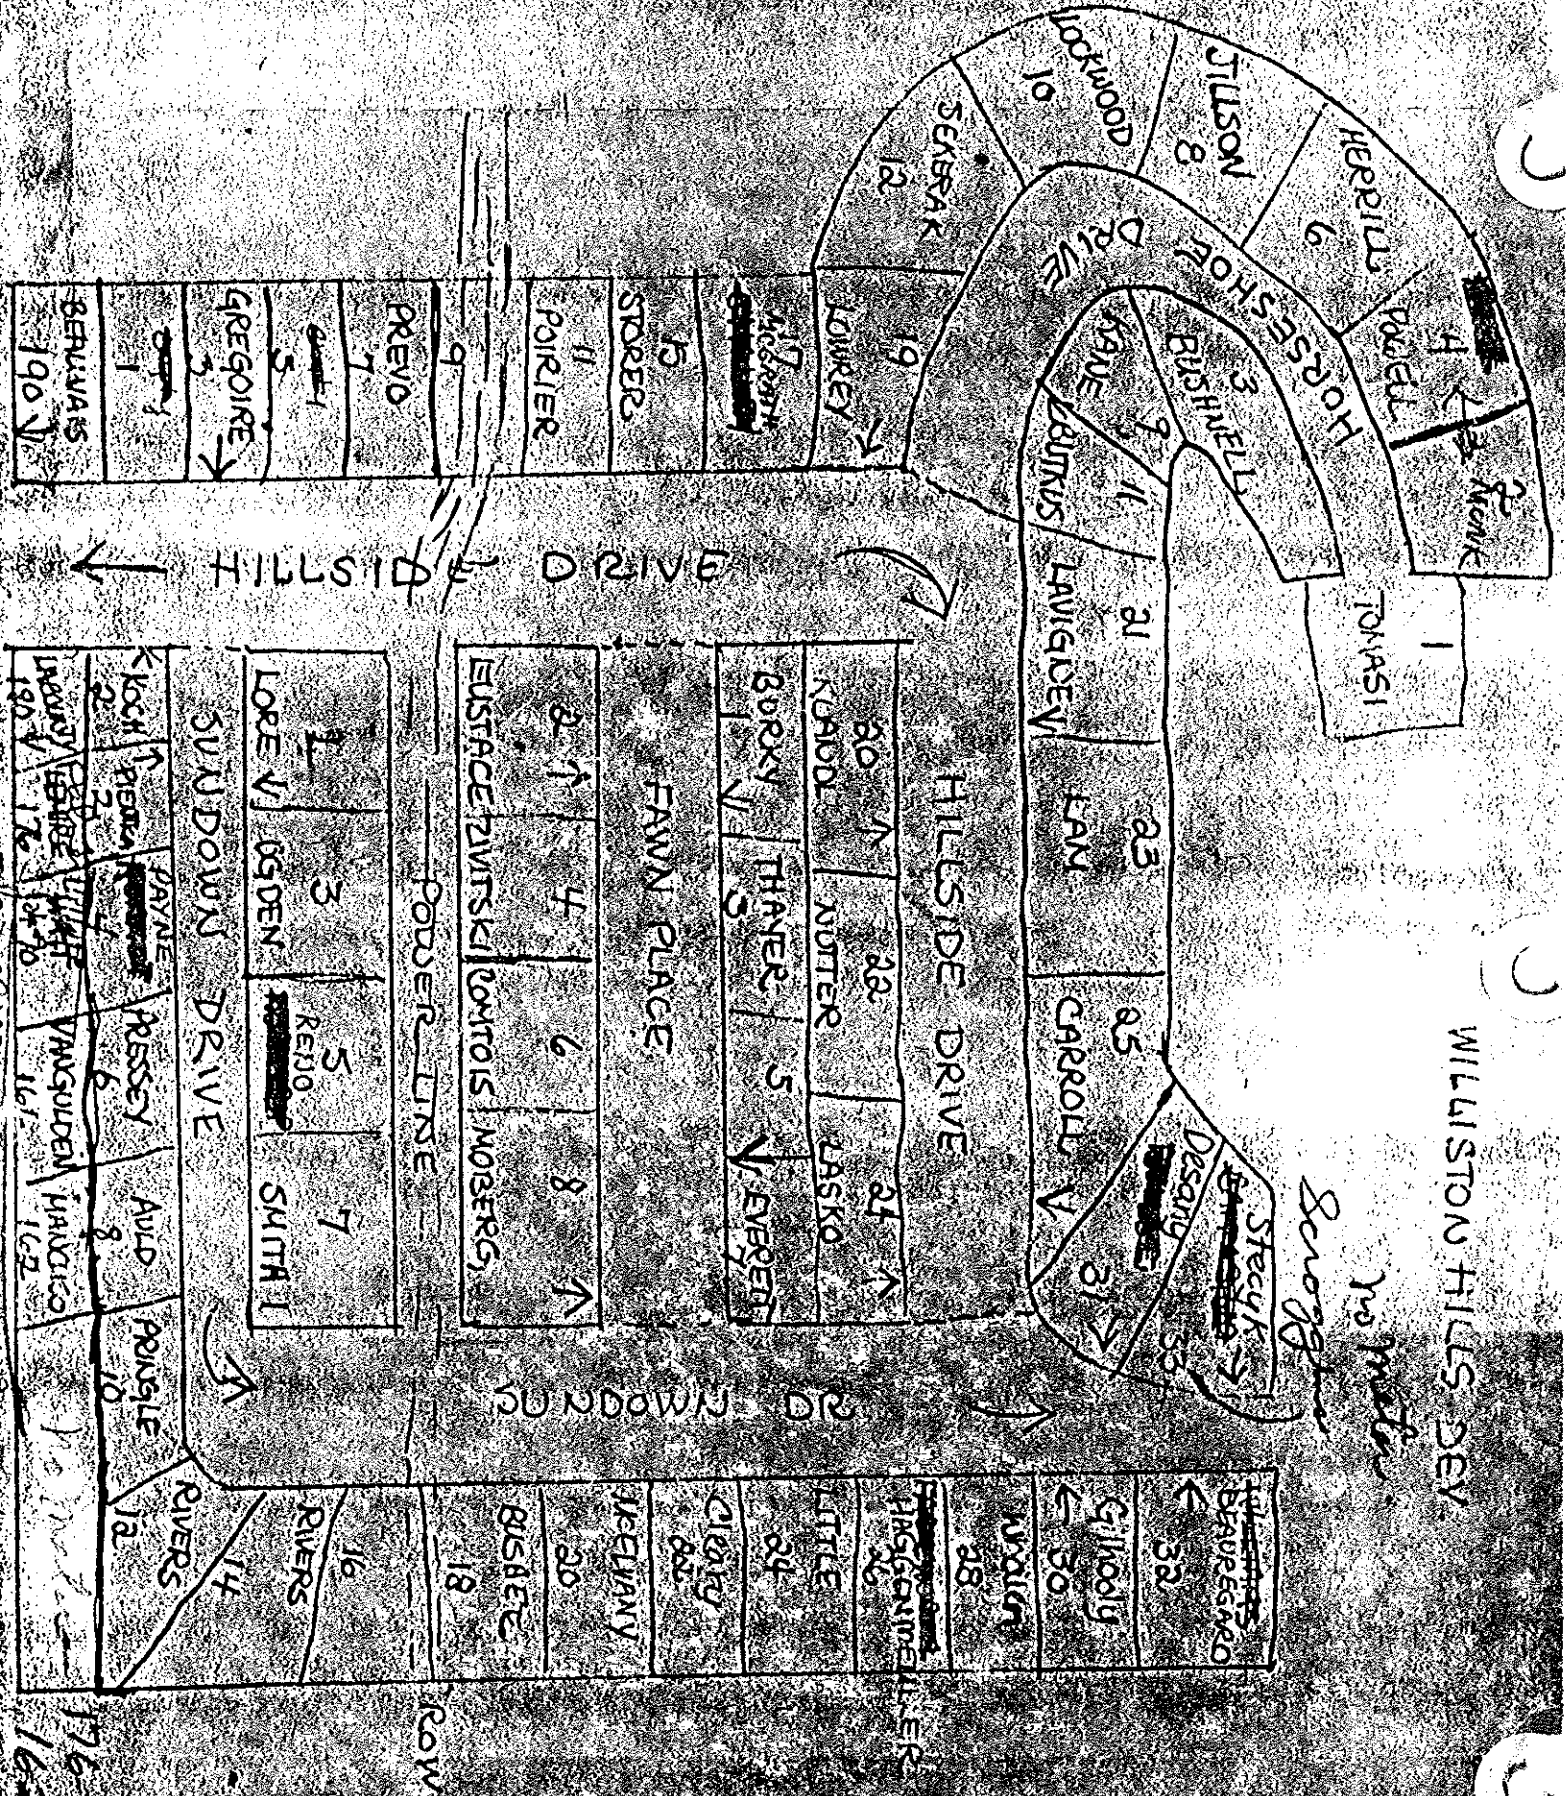

WILLINGTON HILLS DEW

Scroggins
no matter

176-175-166
162-120

Rt # 2A → To Essex

12" AC

SUNDOWN DRIVE

HILLSIDE DRIVE

FAWN PLACE

SUNDOWN DRIVE

POWER LINE

Plug End

House # Black
Lot # Red

Williston Hills - Page 2

2/est

Route 2A

Scots H

1
2
3
4

Trinity Baptist