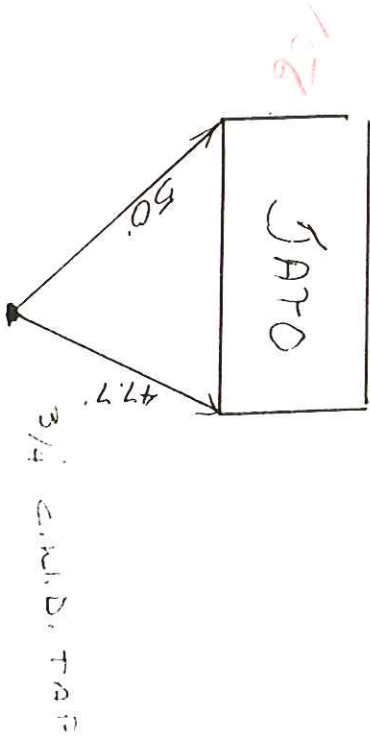

2/est

Route 2A

Scots H

1
2
3
4

Trinity Baptist