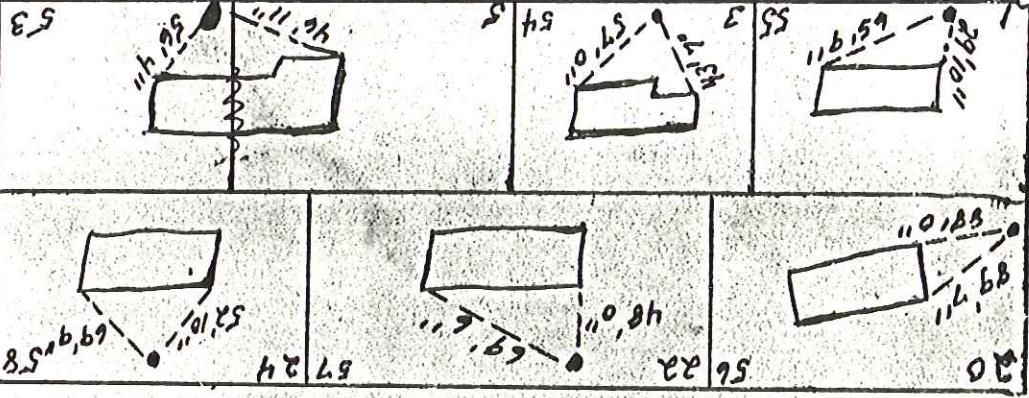

WILLINGTON HILLS DEW

Scroggins
no matter

176-175-166
162-120

Rt # 2A → To Essex

12" AC

SUNDOWN DRIVE

HILLSIDE DRIVE

FAWN PLACE

SUNDOWN DRIVE

POWER LINE

Plug End

House # Black
Lot # Red

Williston Hills - Page 2

2/est

Route 2A

Scots H