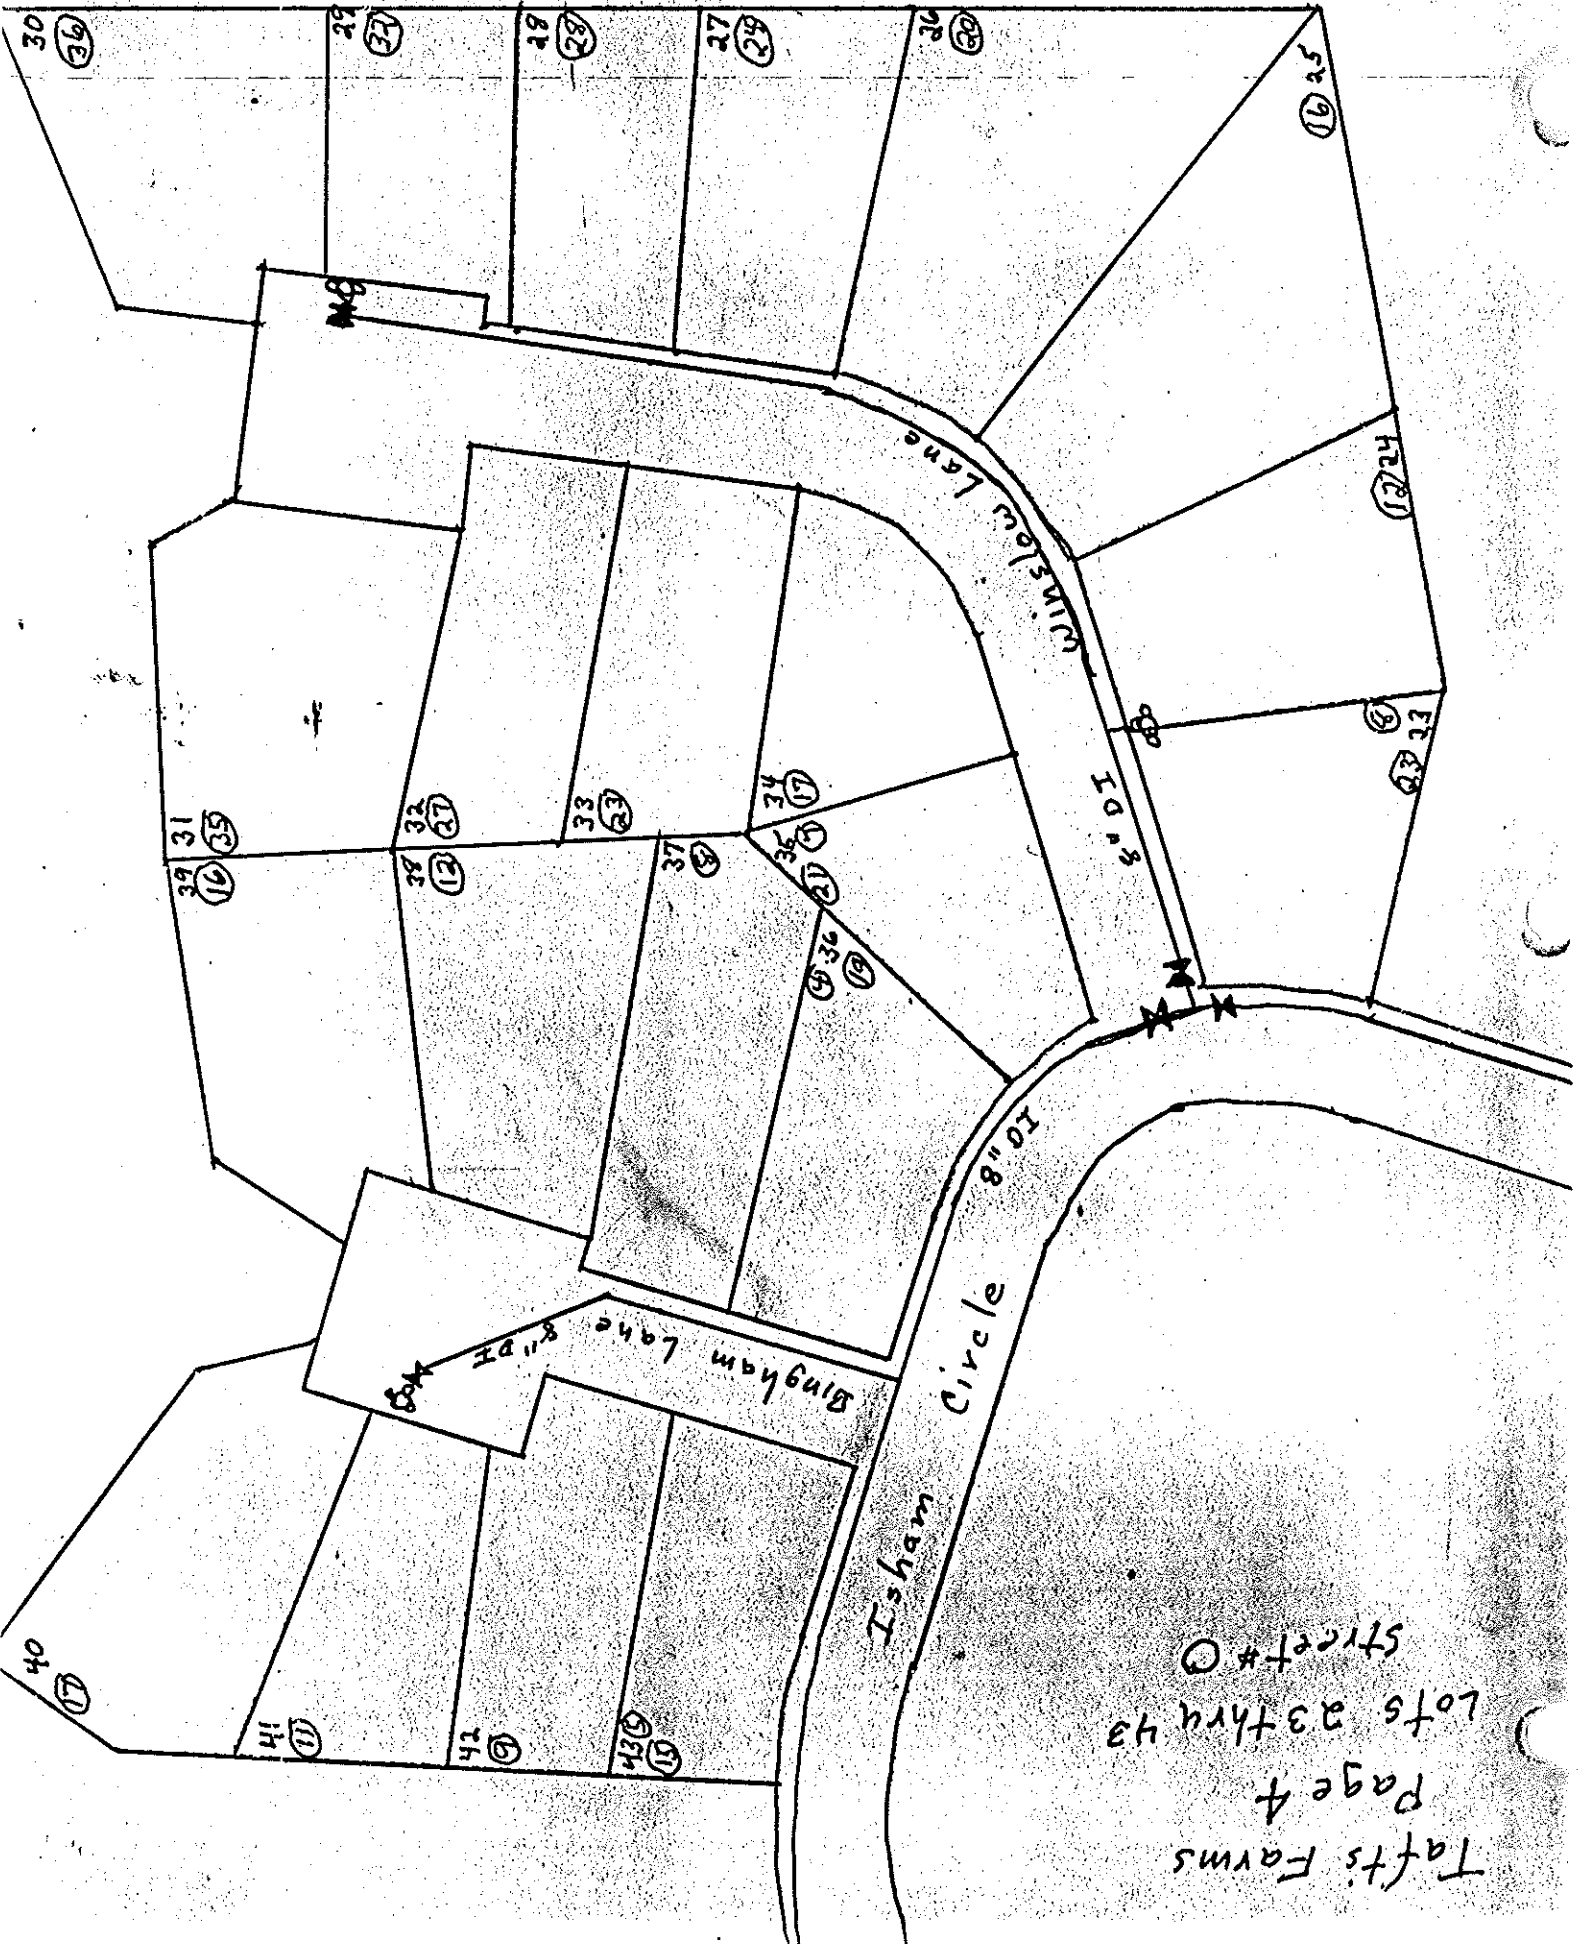

lots 1 thru 10

Page 2

Lots 1 Thru 10 + 44 thru 56

Street # C

Taft's Farms
 Page 3
 Lots 11 thru 2
 Street # 0

Taft's Farms
Page 4
Lots 23 thru 43
Street # 0

* This house is not directly across Burnett's Farm Rd's approx 100 ft east of Ho #349

(old MATHEW'S FARM?)

Old MATHEW'S FARM HOUSE

64925

612421

Also: IN the wrong location

7054h

* Situated in the Island in front of the shop.

U.S. Route 2

U.S. Route 2

South

West

Rod Ely

01D 489

6765 + Apt 142 ~~6899~~ (C)

TANK 18 APPROX. 1300 FT FROM PUMP STATION ON RTE 2

ROUTE

2

Goodrich
Campground

9869

E A S T

U S R T # 2

W E S T

John Tymekki

NORTH