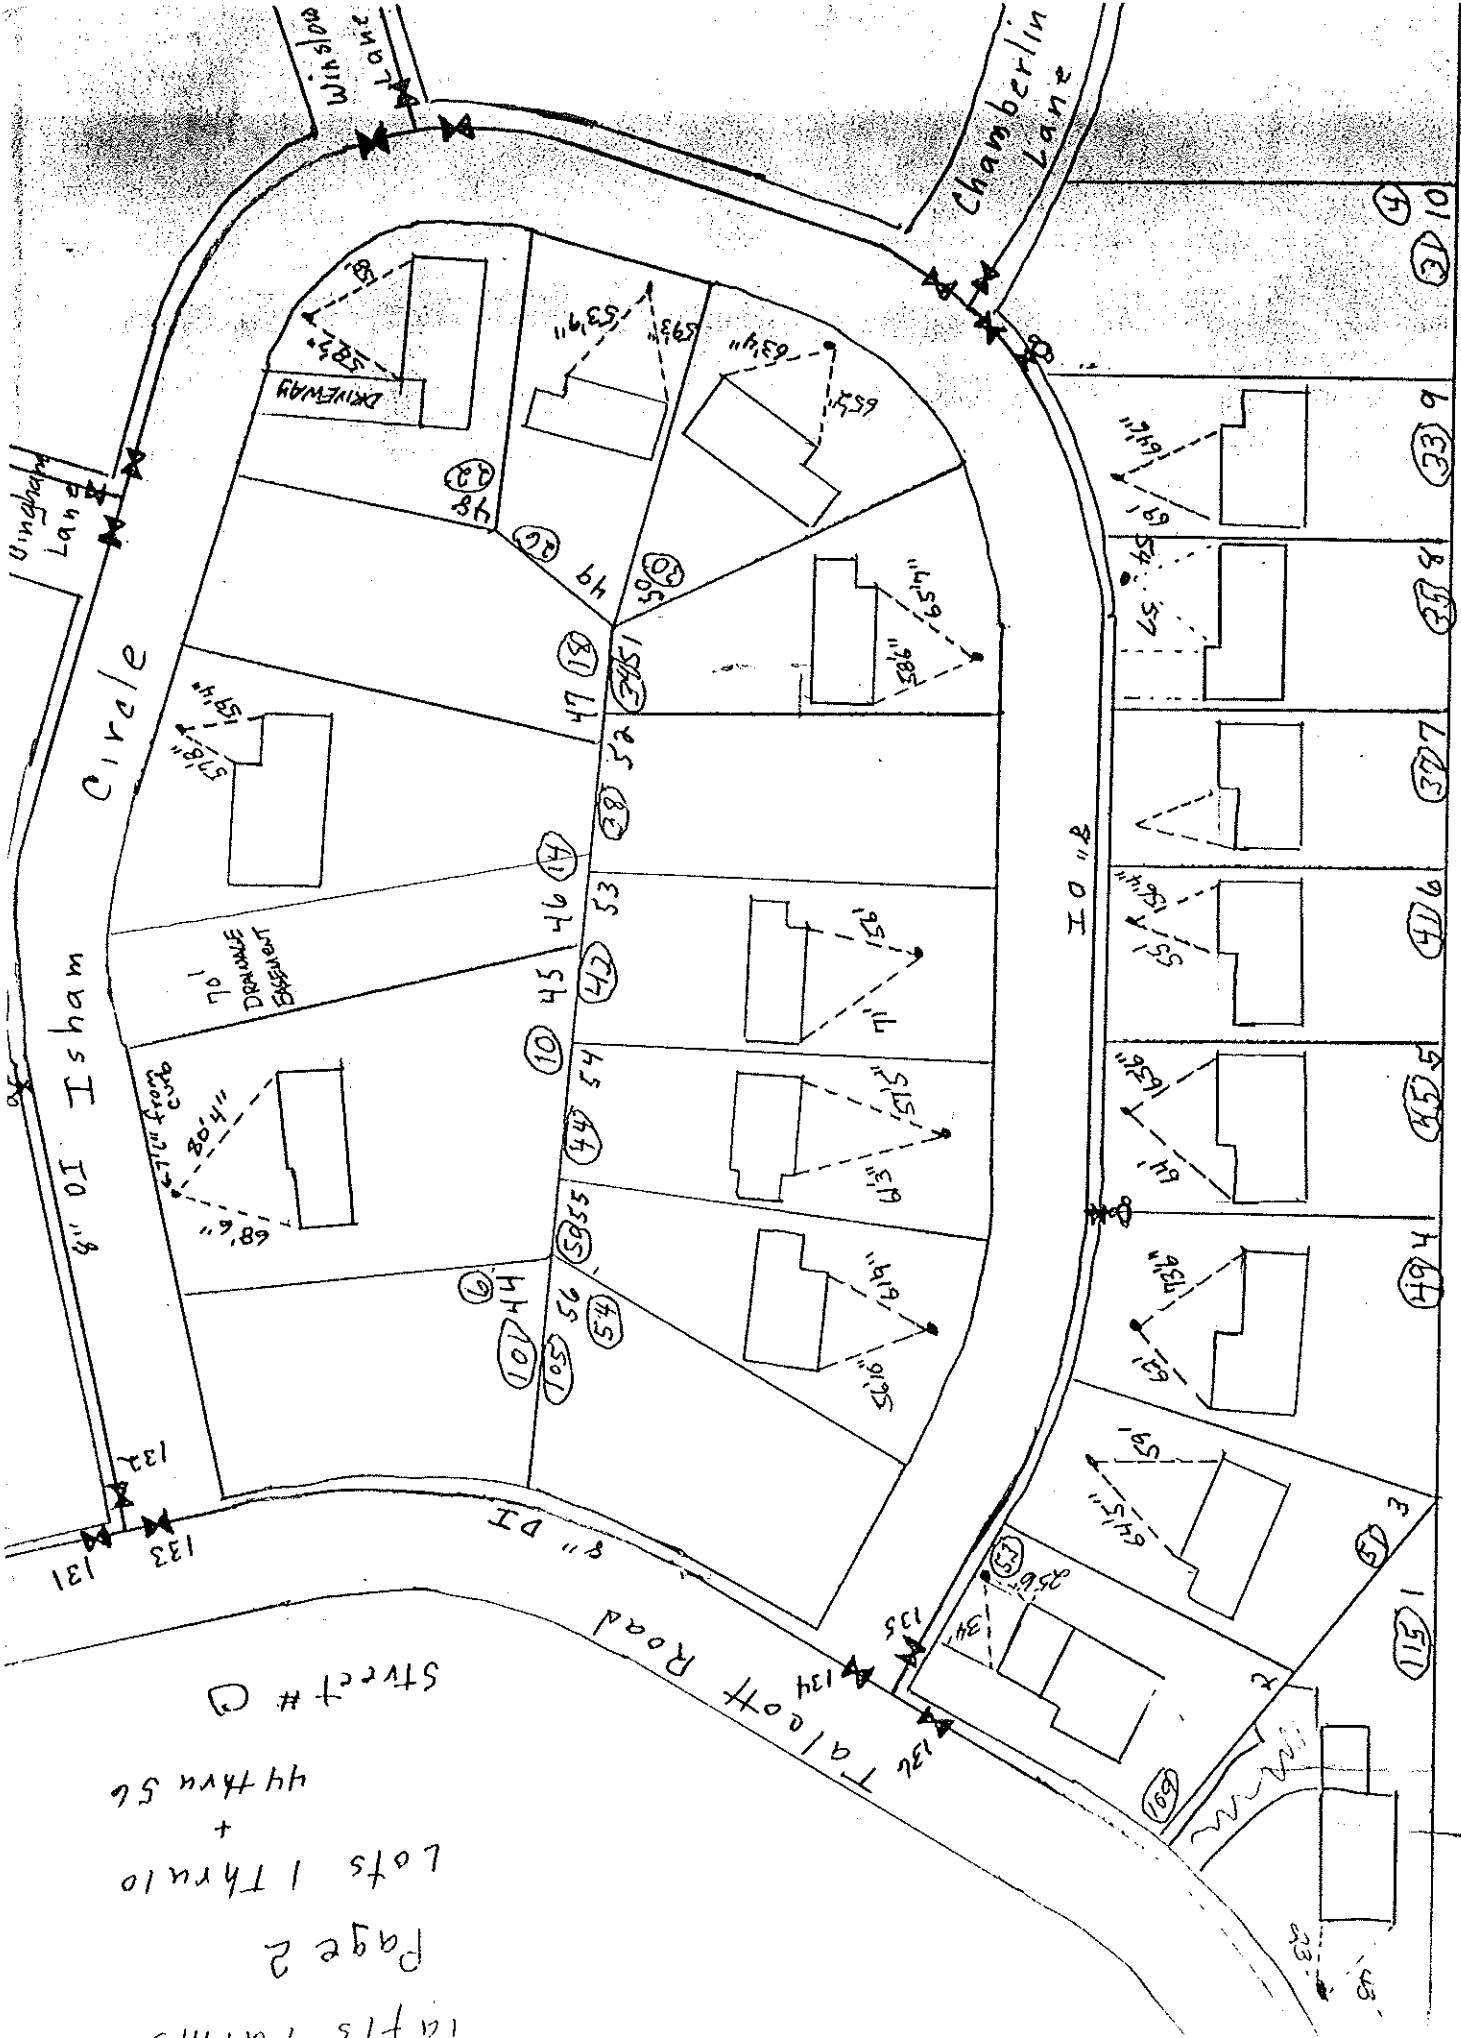

lots 1 thru 10

Page 2

Lots 1 Thru 10 + 44 thru 56

Street # C

Taft's Farms
 Page 3
 Lots 11 thru 2
 Street # 0

Taft's Farms
Page 4
Lots 23 thru 43
Street # 0

* This house is not directly across Burnett's Farm Rd's approx 100 ft east of Ho #349

(old MATHEW'S FARM?)

Old MATHEW'S FARM HOUSE

64925

612421

Also: IN the wrong location

7054h

* Situated in the Island in front of the shop.

U.S. Route 2

U.S. Route 2

South

West

Rod Ely

01D 489

6765 + Apt 142 ~~6899~~ (C)

TANK 18 APPROX. 1300 FT FROM PUMP STATION ON RTE 2

ROUTE

2

Goodrich
Campground

9869

E A S T

U S R T # 2

W E S T

John Tymekki

NORTH