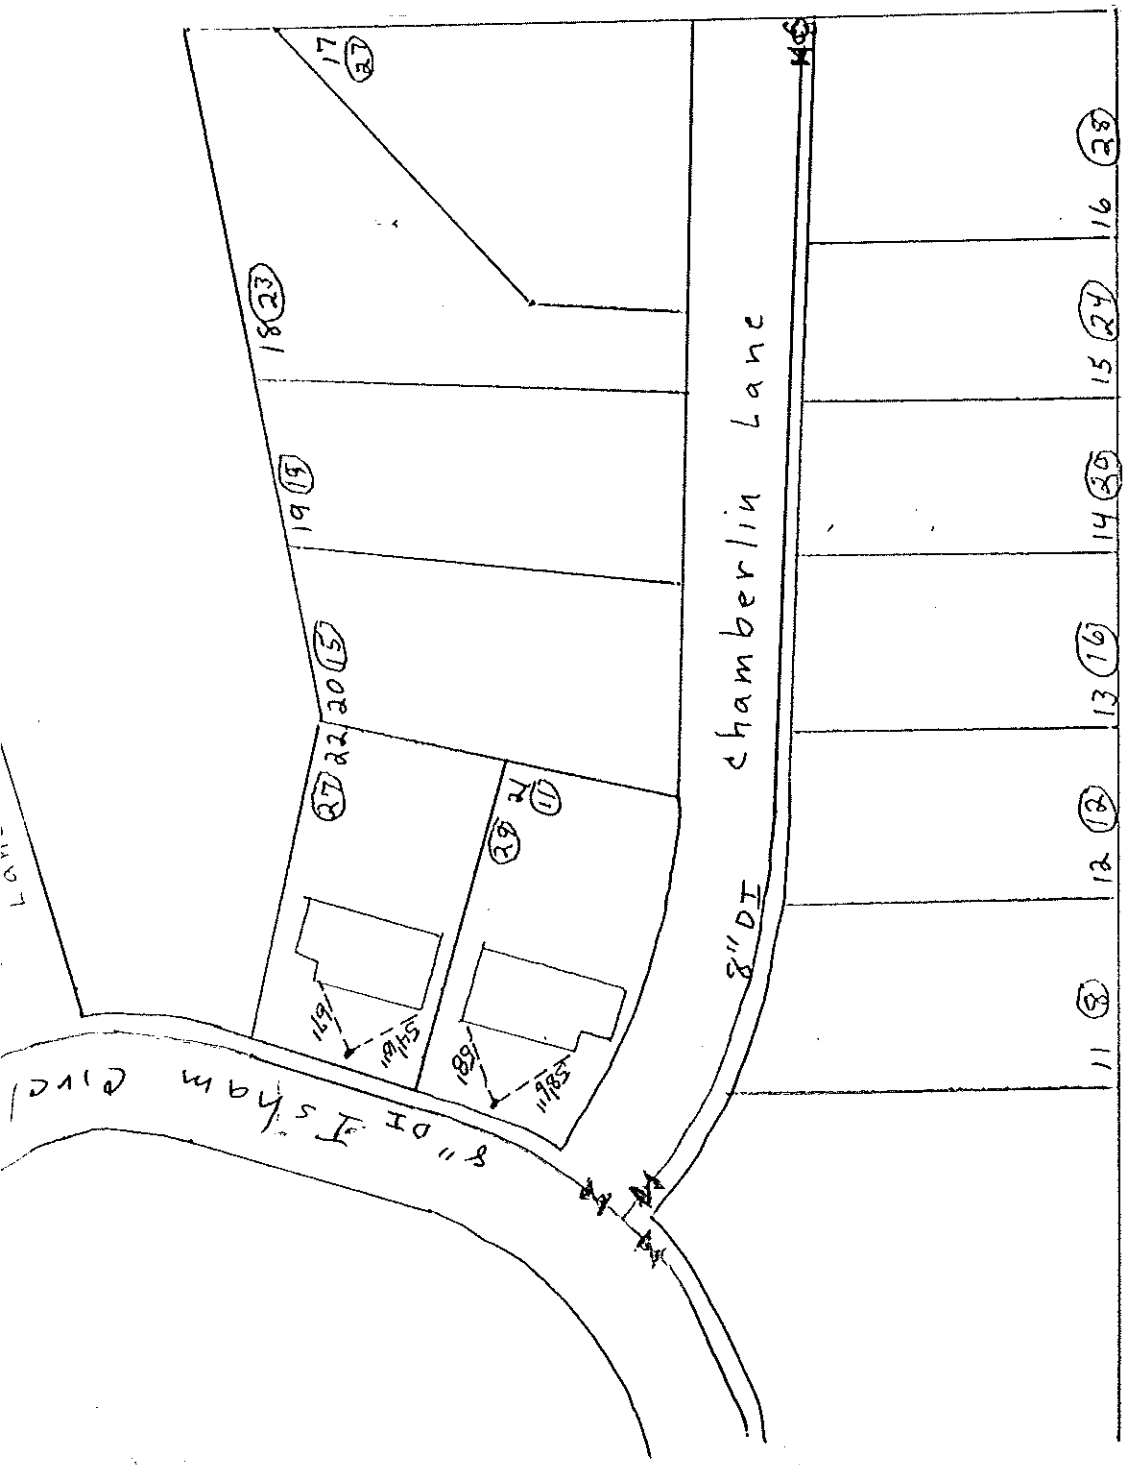

lots 1 thru 10

Page 2

Lots 1 Thru 10 + 44 thru 56

Street # C

Taft's Farms
 Page 3
 Lots 11 thru 2
 Street # 0

Taft's Farms
Page 4
Lots 23 thru 43
Street # 0

* This house is not directly across Burnett's Farm Rd's approx 100 ft east of Ho #349

(old MATHEW'S FARM?)

Old MATHEW'S FARM HOUSE

64925

612421

Also: IN the wrong location

7054h

* Situated in the Island in front of the shop.

U.S. Route 2

U.S. Route 2

South

West

Rod Ely

01D 489

6765 + Apt 142 ~~6899~~ (C)

TANK 18 APPROX. 1300 FT FROM PUMP STATION ON RTE 2

ROUTE

2

Goodrich
Campground

9869

E A S T

U S R T # 2

W E S T

John Tymekki

NORTH