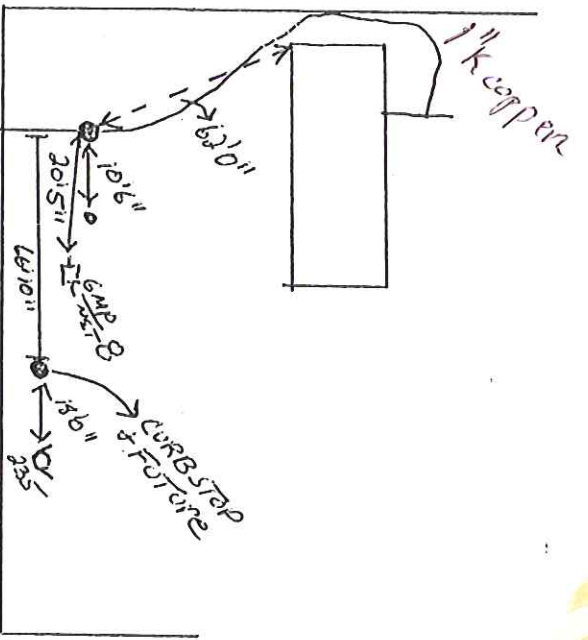

# Turtle Crossing

Street #

Lot #

157 I

Old Stage Road → to Mt View Rd

OLD STAGE RD.

ROUTED  
→

LAWN  
WOOD  
DRIVE

W O/D STAGE ROAD S ←

ART GERMANY

16.5m