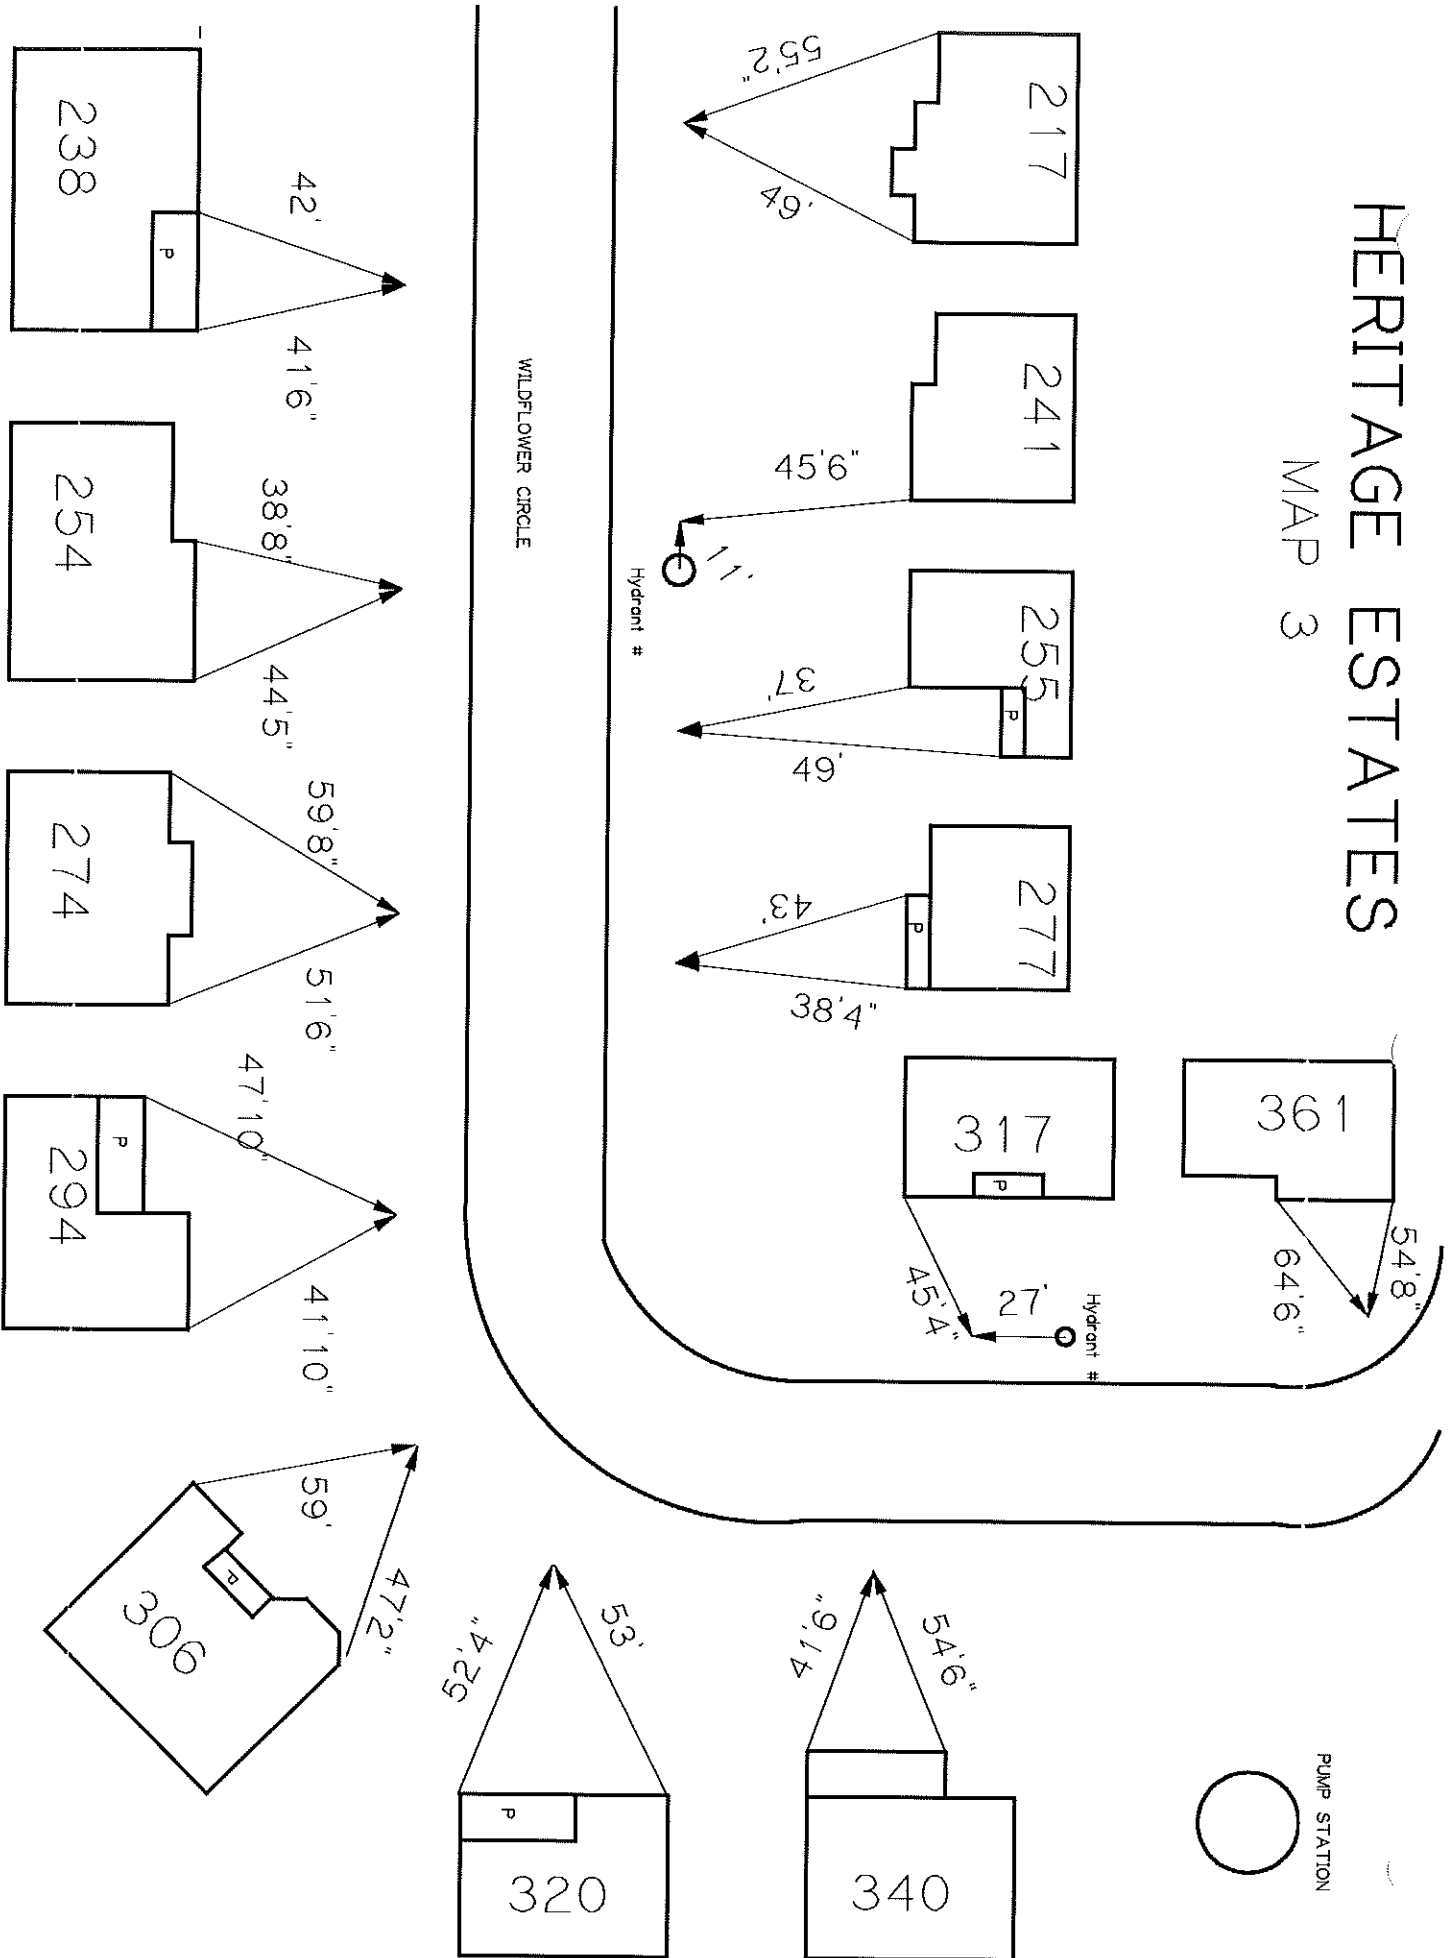

Whitney Hill

← E Route 2 W →

12" Ae

MAPLE RD.

Old Stage Rd

Heritage Estates

Map 1

WILDFLOWER CIRCLE

Heritage Estates

MAP2

WILDFLOWER CIRCLE

ACCESS ROAD

HERITAGE ESTATES

MAP 3

HERITAGE ESTATES

MAP 4

R.O.W.

WILDFLOWER CIRCLE

HERITAGE ESTATES

Map 5