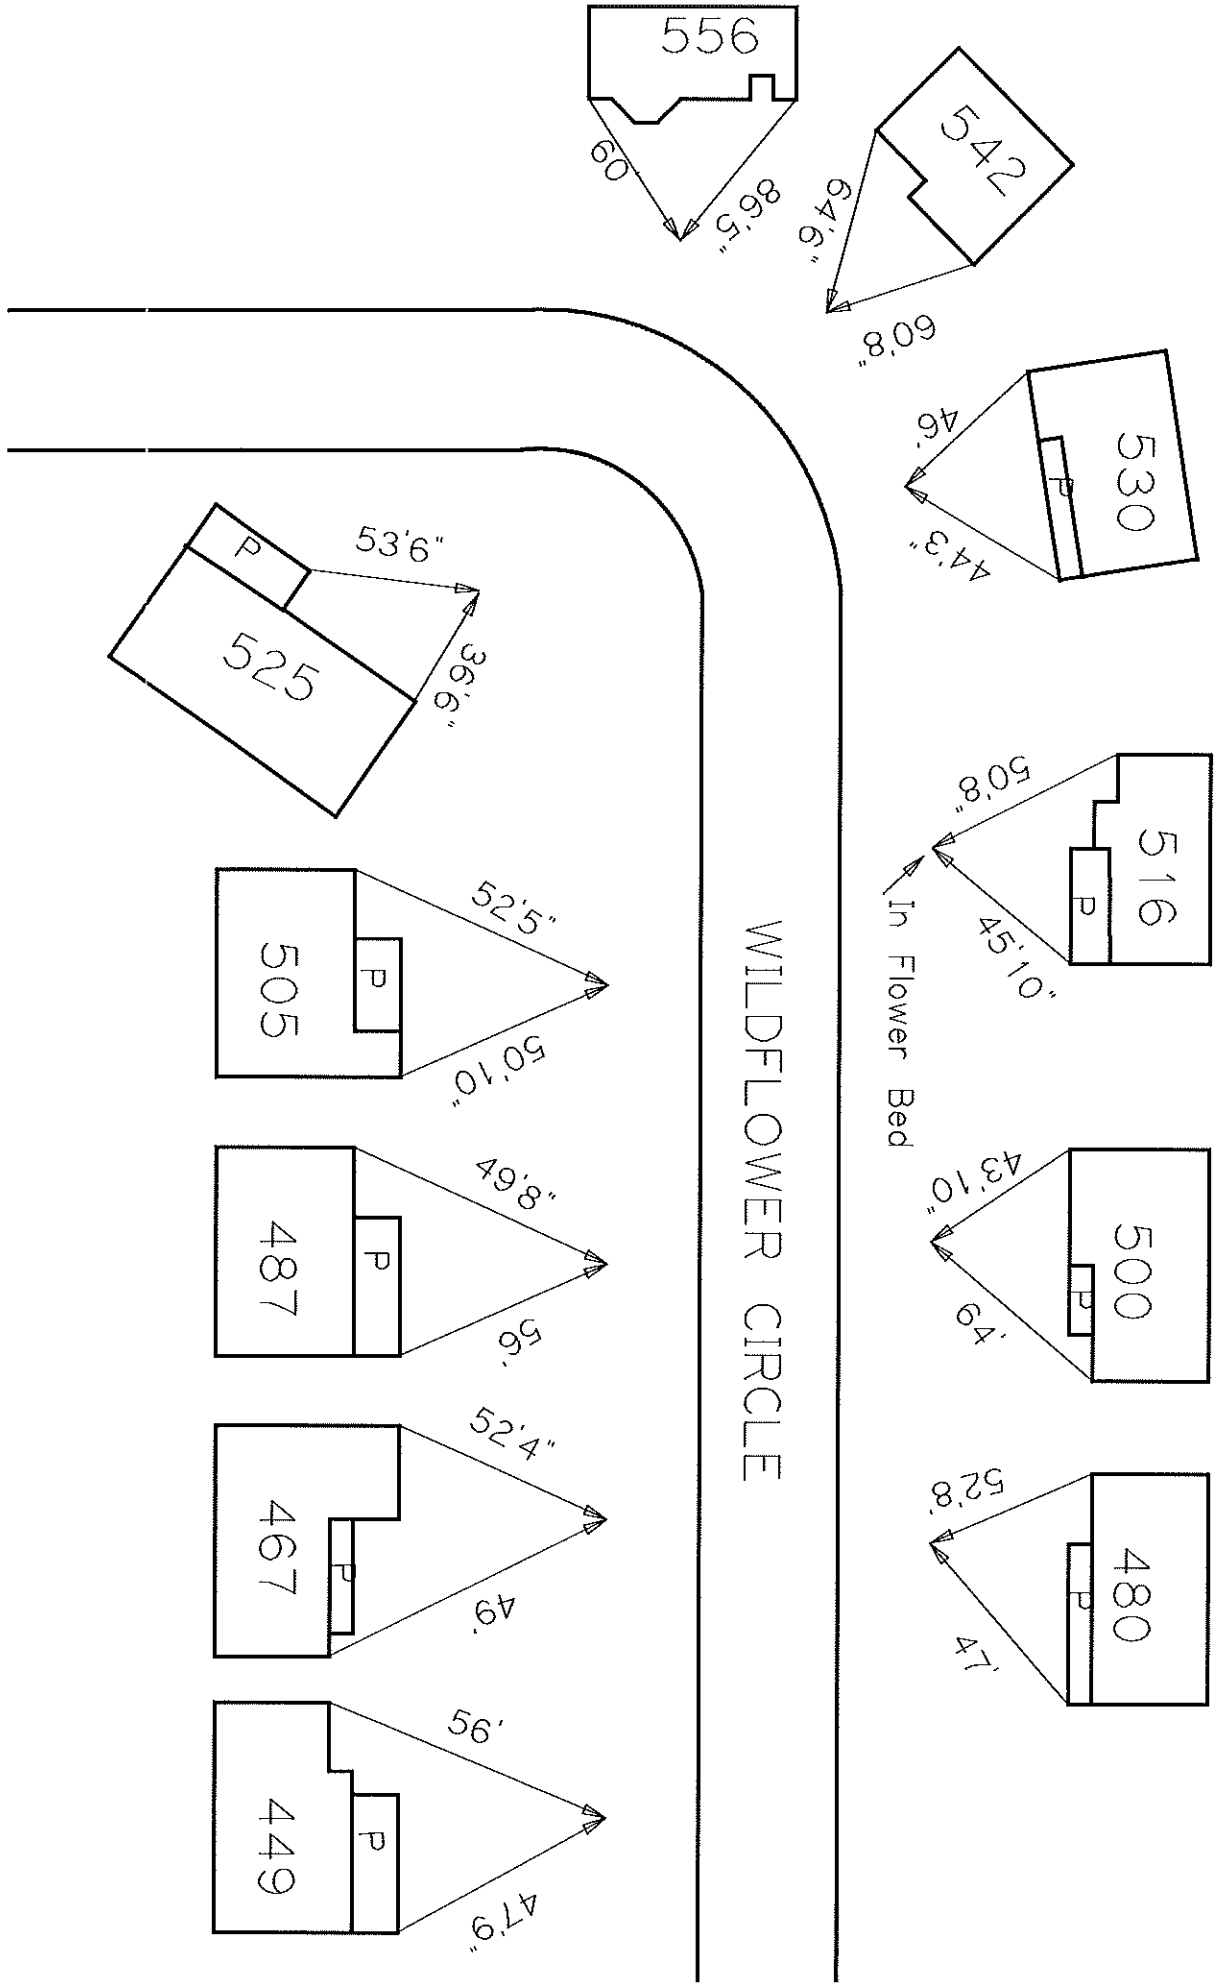

Whitney Hill

← E Route 2 W →

12" Ae

MAPLE RD.

Old Stage Rd

Heritage Estates

Map 1

WILDFLOWER CIRCLE

Heritage Estates

MAP2

WILDFLOWER CIRCLE

ACCESS ROAD

HERITAGE ESTATES

MAP 3

HERITAGE ESTATES

MAP 4

R.O.W.

WILDFLOWER CIRCLE

HERITAGE ESTATES

Map 5